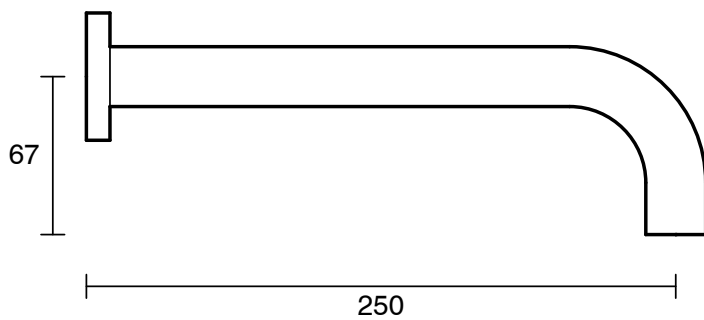

SUSSEX

Scala 25 Curved Bath Outlet 250mm PVD Brushed Nickel Lead Free

51076

SPECIFICATIONS	
Recommended Use	Residential;Commercial
Colour Finish	Brushed Nickel
Primary Material	Lead Free Brass
Recommended Pressure Range	150 - 500 kPa as per AS3500
Max Continuous Working Temperature (deg C)	65
Min Continuous Working Temperature (deg C)	1
WARRANTY	
Residential Use (Years)	40
Commercial Use (Years)	10
<i>Please refer to Sussex Warranty page for full Terms and Conditions</i>	