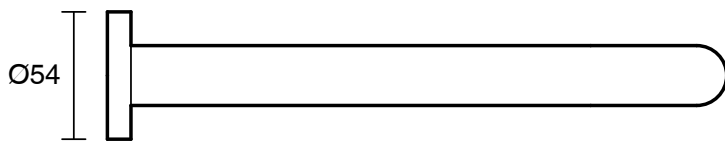

SUSSEX

Scala 25 Curved Bath Outlet 250mm PVD Brushed Nickel Lead Free

51076

SPECIFICATIONS	
Recommended Use	Residential;Commercial
Colour Finish	Brushed Nickel
Primary Material	Lead Free Brass
Recommended Pressure Range	150 - 500 kPa as per AS3500
Max Continuous Working Temperature (deg C)	65
Min Continuous Working Temperature (deg C)	1
WARRANTY	
Residential Use (Years)	40
Commercial Use (Years)	10
<i>Please refer to Sussex Warranty page for full Terms and Conditions</i>	