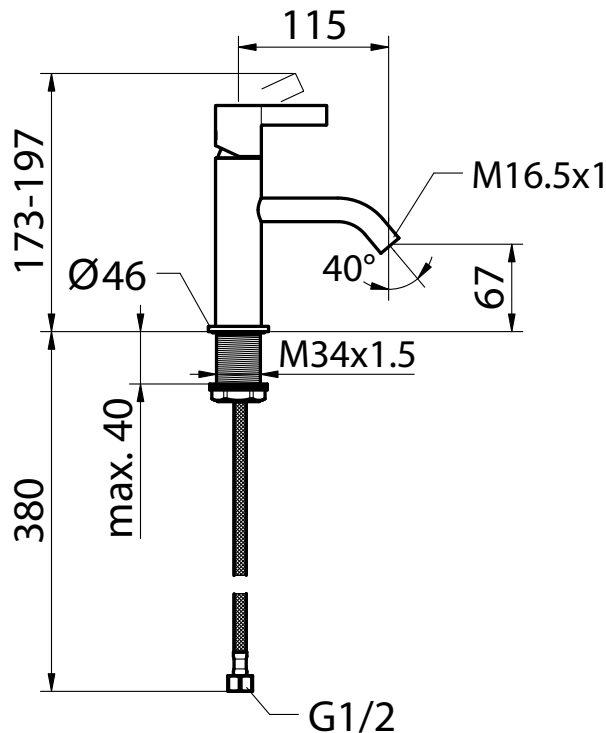

LAUFEN

LAUFEN Kartell Basin Mixer Chrome (4 Star)

9509650

SPECIFICATIONS	
Recommended Use	Residential;Commercial
Colour Finish	Polished Chrome
Primary Material	DR Brass
Recommended Pressure Range	150 - 500 kPa as per AS3500
Max Continuous Working Temperature (deg C)	80
Min Continuous Working Temperature (deg C)	1
WARRANTY	
Residential & Commercial Use (Years)	25
Spare Parts & Labour (Years)	1
<i>Please refer to LAUFEN Warranty page for full Terms and Conditions</i>	

Disclaimer: Products in this specification manual must by regulation be installed by licensed and registered trade people. The manufacturer/distributor reserves the right to vary specifications or delete models from their range without prior notification. Dimensions are nominal measurements only. Dimensions and set-outs listed are correct at time of publication however the manufacturer/distributor takes no responsibility for printing errors.