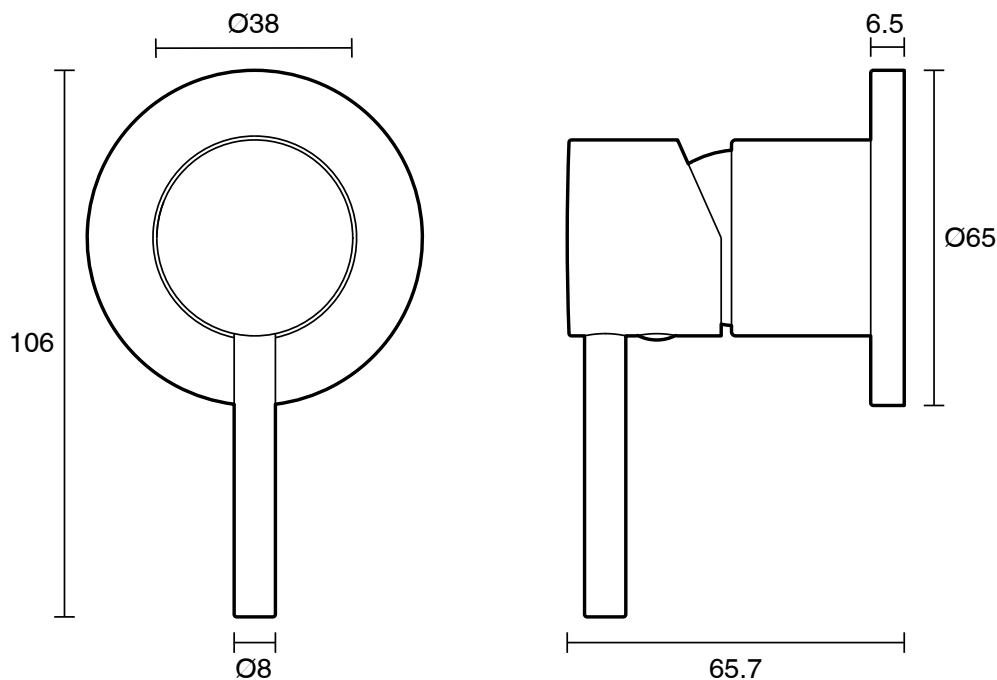

mizu

Mizu Drift Shower Mixer Kit Brushed Brass Lead Free

9512599

SPECIFICATIONS	
Recommended Use	Residential;Commercial
Colour Finish	Brushed Brass
Primary Material	Lead Free Brass
Recommended Pressure Range	150 - 500 kPa as per AS3500
Max Continuous Working Temperature (deg C)	65
Min Continuous Working Temperature (deg C)	5
WARRANTY	
Residential & Commercial Use (Years)	25
Spare Parts & Labour (Years)	1
<i>Please refer to Mizu Warranty page for full Terms and Conditions</i>	

Disclaimer: Products in this specification manual must by regulation be installed by licensed and registered trade people. The manufacturer/distributor reserves the right to vary specifications or delete models from their range without prior notification. Dimensions are nominal measurements only. Dimensions and set-outs listed are correct at time of publication however the manufacturer/distributor takes no responsibility for printing errors.