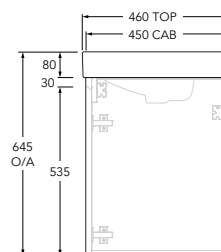

WARRANTY

Residential Use (Years)	10
Commercial Use (Years)	1
Spare Parts & Labour (Years)	1

Please refer to Roca Warranty page for full Terms and Conditions