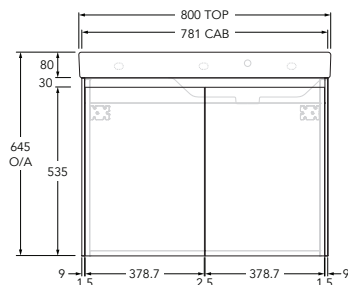

WARRANTY

Residential Use (Years)	10
Commercial Use (Years)	1
Spare Parts & Labour (Years)	1

Please refer to Roca Warranty page for full Terms and Conditions