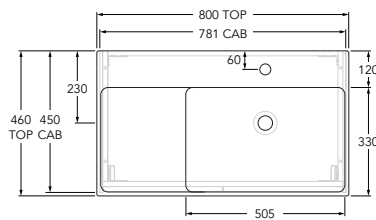

WARRANTY

Residential Use (Years)	10
Commercial Use (Years)	1
Spare Parts & Labour (Years)	1

Please refer to Roca Warranty page for full Terms and Conditions