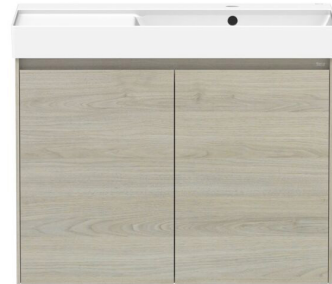

Roca Ona Vanity All Door Right Hand Bowl 800mm Light Oak

22448

SPECIFICATIONS

Recommended Use	Residential;Commercial
Mounting	Wall
Basin Included	Yes
Bowl Configuration	Right Hand
Number of Bowls	Single
Taphole Options	One
Door/Drawer Configuration	Doors Only
Door/Drawer Options	2 Doors
Cabinet Material	Laminate (Woodgrain)
Cabinet Colour	Light Oak
Basin Material	Fine Ceramic
Basin Colour	White
Overflow Included	Yes
Plug & Waste Included	No
Plug & Waste Size	32mm x 40mm