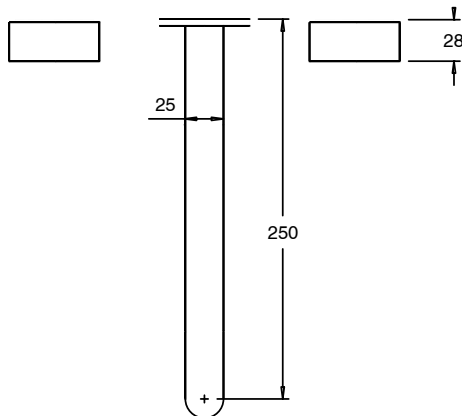

SUSSEX

Sussex Pure Bath Set 250mm Chrome Lead Free

47124

SPECIFICATIONS

Recommended Use	Residential;Commercial
Colour Finish	Polished Chrome
Primary Material	Lead Free Brass
Recommended Pressure Range	150 - 500 kPa as per AS3500
Max Continuous Working Temperature (deg C)	65
Min Continuous Working Temperature (deg C)	1

WARRANTY

Residential Use (Years)	40
Commercial Use (Years)	10

Please refer to Sussex Warranty page for full Terms and Conditions

Dimensions are nominal measurements only.

CLEANING RECOMMENDATIONS:

We recommend the use of soapy water or approved cleaners. This product should not be cleaned with abrasive materials. Damage caused by any improper treatment is not covered by the product warranty. Refer to Warranty Conditions

Disclaimer: Products in this specification manual must by regulation be installed by licensed and registered trade people. The manufacturer/distributor reserves the right to vary specifications or delete models from their range without prior notification. Dimensions are nominal measurements only. Dimensions and set-outs listed are correct at time of publication however the manufacturer/distributor takes no responsibility for printing errors.

Published 14/05/2026

To see the complete Sussex range go to www.reece.com.au