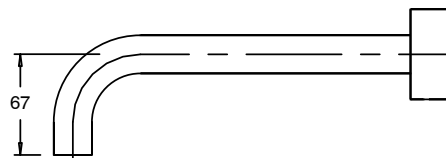

SUSSEX

Sussex Pure Bath Set 250mm Chrome Lead Free

47124

SPECIFICATIONS

Recommended Use	Residential;Commercial
Colour Finish	Polished Chrome
Primary Material	Lead Free Brass
Recommended Pressure Range	150 - 500 kPa as per AS3500
Max Continuous Working Temperature (deg C)	65
Min Continuous Working Temperature (deg C)	1

WARRANTY

Residential Use (Years)	40
Commercial Use (Years)	10

Please refer to Sussex Warranty page for full Terms and Conditions

Dimensions are nominal measurements only.

CLEANING RECOMMENDATIONS:

We recommend the use of soapy water or approved cleaners. This product should not be cleaned with abrasive materials. Damage caused by any improper treatment is not covered by the product warranty. Refer to Warranty Conditions

Disclaimer: Products in this specification manual must by regulation be installed by licensed and registered trade people. The manufacturer/distributor reserves the right to vary specifications or delete models from their range without prior notification. Dimensions are nominal measurements only. Dimensions and set-outs listed are correct at time of publication however the manufacturer/distributor takes no responsibility for printing errors.

Published 14/05/2026

To see the complete Sussex range go to www.reece.com.au