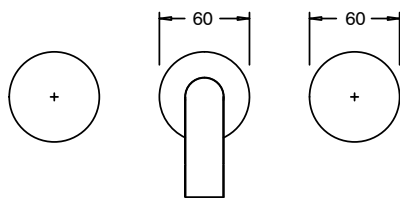

SUSSEX

Sussex Pure Bath Set 250mm Chrome Lead Free

47124

SPECIFICATIONS

Recommended Use	Residential;Commercial
Colour Finish	Polished Chrome
Primary Material	Lead Free Brass
Recommended Pressure Range	150 - 500 kPa as per AS3500
Max Continuous Working Temperature (deg C)	65
Min Continuous Working Temperature (deg C)	1

WARRANTY

Residential Use (Years)	40
Commercial Use (Years)	10

Please refer to Sussex Warranty page for full Terms and Conditions

Dimensions are nominal measurements only.

CLEANING RECOMMENDATIONS:

We recommend the use of soapy water or approved cleaners. This product should not be cleaned with abrasive materials. Damage caused by any improper treatment is not covered by the product warranty. Refer to Warranty Conditions

Disclaimer: Products in this specification manual must by regulation be installed by licensed and registered trade people. The manufacturer/distributor reserves the right to vary specifications or delete models from their range without prior notification. Dimensions are nominal measurements only. Dimensions and set-outs listed are correct at time of publication however the manufacturer/distributor takes no responsibility for printing errors.

Published 14/05/2026

To see the complete Sussex range go to www.reece.com.au