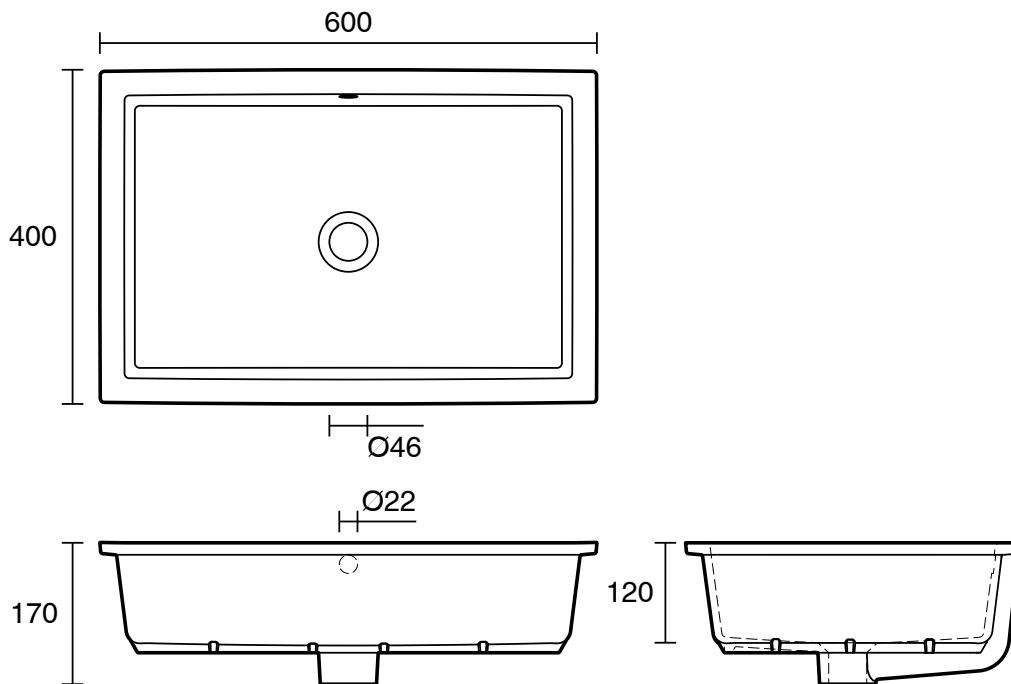

KADO

Kado Lux Rectangle Under Counter Basin 600mm x 400mm Overflow White

30515

SPECIFICATIONS

Recommended Use	Residential;Commercial
Material	Vitreous China
Basin Colour	Gloss White
Bowl Capacity (L)	14
Weight (kg)	11.35
Taphole Configuration	None
Overflow Included	Yes
Plug & Waste Included	No

WARRANTY

Residential & Commercial Use (Years)	25
Spare Parts & Labour (Years)	1

Please refer to Kado Warranty Page for full Terms and Conditions

Dimensions are nominal measurements only.

CLEANING RECOMMENDATIONS:

We recommend the use of soapy water or approved cleaners. This product should not be cleaned with abrasive materials. Damage caused by any improper treatment is not covered by the product warranty. Refer to Warranty Conditions

Disclaimer: Products in this specification manual must by regulation be installed by licensed and registered trade people. The manufacturer/distributor reserves the right to vary specifications or delete models from their range without prior notification. Dimensions are nominal measurements only. Dimensions and set-outs listed are correct at time of publication however the manufacturer/distributor takes no responsibility for printing errors.

Published 01/04/2026

To see the complete Kado range go to www.reece.com.au