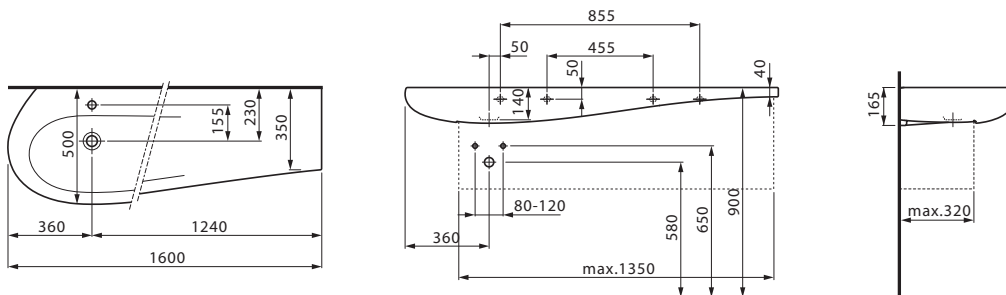

LAUFEN

LAUFEN Alessi One Wall Basin Left Hand Basin with Fixing Bolts No Taphole 1600mm White

9504223

SPECIFICATIONS

Recommended Use	Residential;Commercial
Primary Material	Vitreous China
Colour Finish	White
Bowl Capacity (L)	7.5
Weight (kg)	35.5
Taphole Configuration	None
Overflow Included	No
Plug & Waste Included	No

WARRANTY

Residential & Commercial Use (Years)	25
Spare Parts & Labour (Years)	1

Please refer to LAUFEN Warranty page for full Terms and Conditions

Dimensions are nominal measurements only.

CLEANING RECOMMENDATIONS:

We recommend the use of soapy water or approved cleaners. This product should not be cleaned with abrasive materials. Damage caused by any improper treatment is not covered by the product warranty. Refer to Warranty Conditions

Disclaimer: Products in this specification manual must by regulation be installed by licensed and registered trade people. The manufacturer/distributor reserves the right to vary specifications or delete models from their range without prior notification. Dimensions are nominal measurements only. Dimensions and set-outs listed are correct at time of publication however the manufacturer/distributor takes no responsibility for printing errors.

Published 23/04/2026

To see the complete LAUFEN range go to
www.reece.com.au