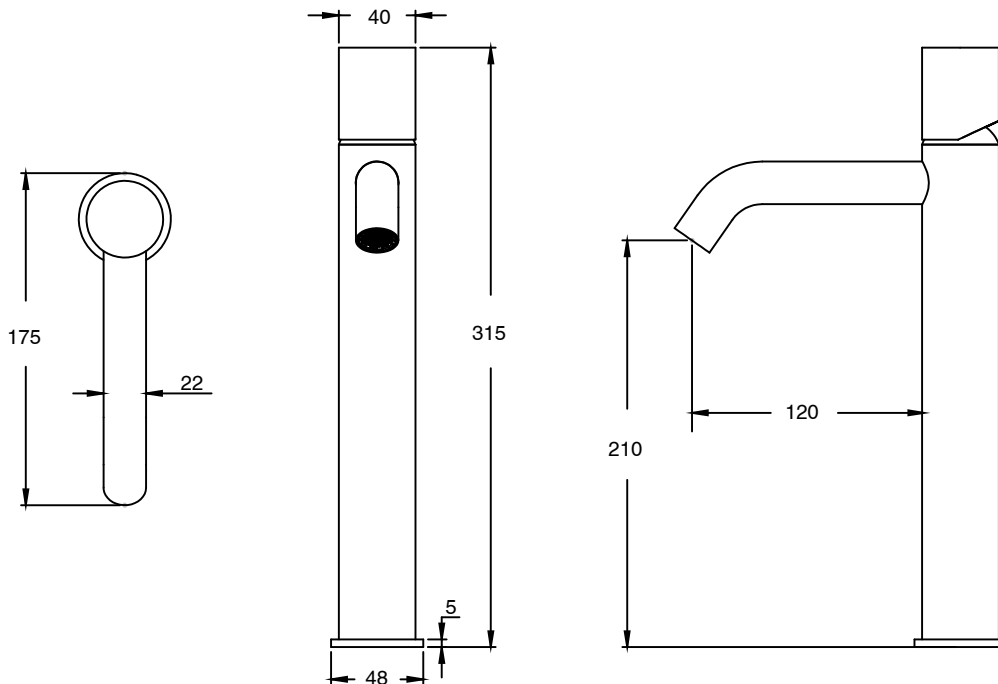

SUSSEX

Sussex Pure Extended Basin Mixer Tap Curved Spout with Diamond Textured Handle Matte Black (5 Star) 2224903

SPECIFICATIONS	
Recommended Use	Residential;Commercial
Colour Finish	Matte Black
Primary Material	DR Brass
Recommended Pressure Range	150 - 500 kPa as per AS3500
Max Continuous Working Temperature (deg C)	65
Min Continuous Working Temperature (deg C)	1
WARRANTY	
Residential Use (Years)	40
Commercial Use (Years)	10
<i>Please refer to Sussex Warranty page for full Terms and Conditions</i>	

Disclaimer: Products in this specification manual must by regulation be installed by licensed and registered trade people. The manufacturer/distributor reserves the right to vary specifications or delete models from their range without prior notification. Dimensions are nominal measurements only. Dimensions and set-outs listed are correct at time of publication however the manufacturer/distributor takes no responsibility for printing errors.