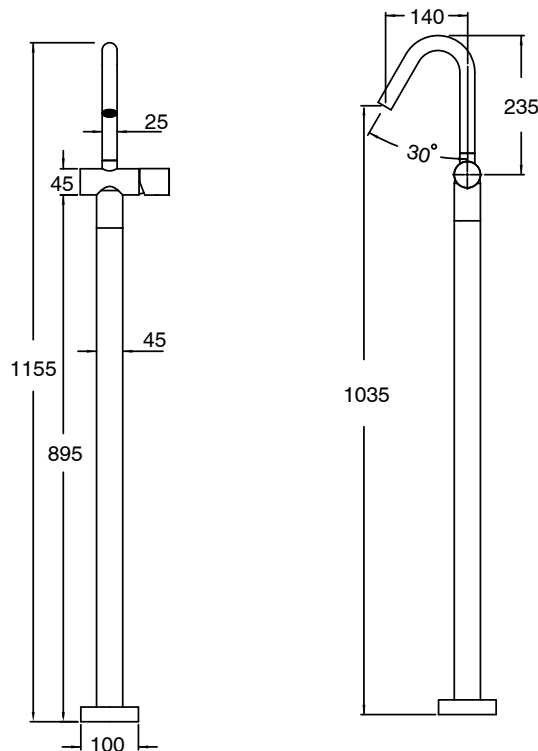

SUSSEX

Sussex Pure Floor Mounted Basin Mixer with Linear Textured Handles Trimset Chrome (5 Star) Lead Free 49858

SPECIFICATIONS

Recommended Use	Residential;Commercial
Colour Finish	Polished Chrome
Primary Material	Lead Free Brass
Recommended Pressure Range	150 - 500 kPa as per AS3500
Max Continuous Working Temperature (deg C)	65
Min Continuous Working Temperature (deg C)	1

WARRANTY

Residential Use (Years)	40
Commercial Use (Years)	10

Please refer to Sussex Warranty page for full Terms and Conditions

Dimensions are nominal measurements only.

CLEANING RECOMMENDATIONS:

We recommend the use of soapy water or approved cleaners. This product should not be cleaned with abrasive materials. Damage caused by any improper treatment is not covered by the product warranty. Refer to Warranty Conditions

Disclaimer: Products in this specification manual must by regulation be installed by licensed and registered trade people. The manufacturer/distributor reserves the right to vary specifications or delete models from their range without prior notification. Dimensions are nominal measurements only. Dimensions and set-outs listed are correct at time of publication however the manufacturer/distributor takes no responsibility for printing errors.

Published 07/05/2026

To see the complete Sussex range go to
www.reece.com.au