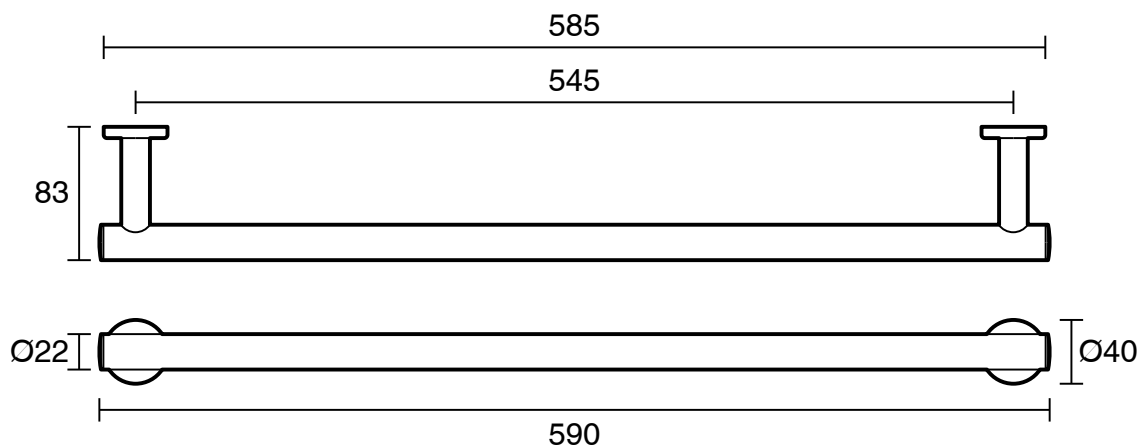

mizu

Mizu Drift Single Towel Rail 600mm Chrome

2202016

SPECIFICATIONS

Recommended Use	Residential;Commercial
Colour Finish	Polished Chrome
Primary Material	DR Brass

WARRANTY

Residential & Commercial Use (Years)	25
Spare Parts & Labour (Years)	1

Please refer to Mizu Warranty page for full Terms and Conditions

Dimensions are nominal measurements only.

CLEANING RECOMMENDATIONS:

We recommend the use of soapy water or approved cleaners. This product should not be cleaned with abrasive materials. Damage caused by any improper treatment is not covered by the product warranty. Refer to Warranty Conditions

Disclaimer: Products in this specification manual must by regulation be installed by licensed and registered trade people. The manufacturer/distributor reserves the right to vary specifications or delete models from their range without prior notification. Dimensions are nominal measurements only. Dimensions and set-outs listed are correct at time of publication however the manufacturer/distributor takes no responsibility for printing errors.

Published 01/04/2026

To see the complete Mizu range go to www.reece.com.au