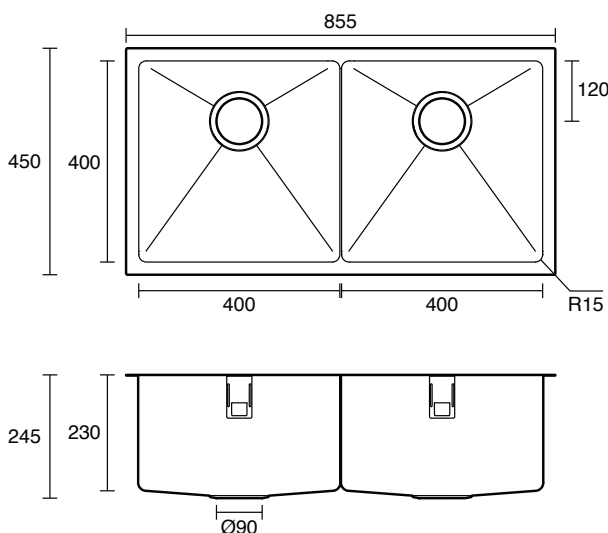

Dimensions are nominal measurements only.

CLEANING RECOMMENDATIONS:

We recommend the use of soapy water or approved cleaners. This product should not be cleaned with abrasive materials. Damage caused by any improper treatment is not covered by the product warranty. Refer to Warranty Conditions

Disclaimer: Products in this specification manual must by regulation be installed by licensed and registered trade people. The manufacturer/distributor reserves the right to vary specifications or delete models from their range without prior notification. Dimensions are nominal measurements only. Dimensions and set-outs listed are correct at time of publication however the manufacturer/distributor takes no responsibility for printing errors.

Published 01/04/2026

To see the complete Memo range go to www.reece.com.au