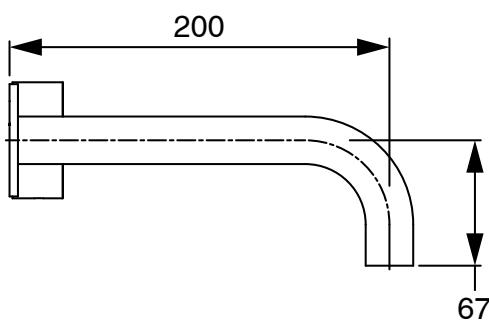

SUSSEX

Sussex Pure Progressive Wall Basin Mixer System 200mm with Cirque Textured Handles PVD Brushed Gold (3 Star) Lead Free 50497

SPECIFICATIONS	
Recommended Use	Residential;Commercial
Colour Finish	Brushed Gold
Primary Material	Lead Free Brass
Recommended Pressure Range	150 - 500 kPa as per AS3500
Max Continuous Working Temperature (deg C)	65
Min Continuous Working Temperature (deg C)	1
WARRANTY	
Residential Use (Years)	40
Commercial Use (Years)	10
<i>Please refer to Sussex Warranty page for full Terms and Conditions</i>	