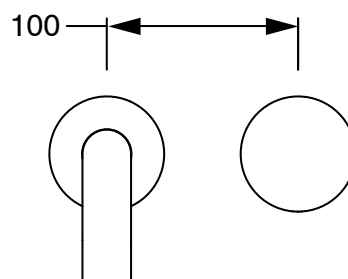

SUSSEX

Sussex Pure Progressive Wall Basin Mixer System 200mm with Cirque Textured Handles PVD Brushed Gold (3 Star) Lead Free 50497

SPECIFICATIONS	
Recommended Use	Residential;Commercial
Colour Finish	Brushed Gold
Primary Material	Lead Free Brass
Recommended Pressure Range	150 - 500 kPa as per AS3500
Max Continuous Working Temperature (deg C)	65
Min Continuous Working Temperature (deg C)	1
WARRANTY	
Residential Use (Years)	40
Commercial Use (Years)	10
<i>Please refer to Sussex Warranty page for full Terms and Conditions</i>	