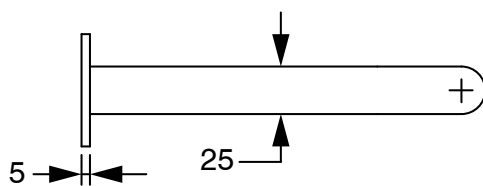

SUSSEX

Sussex Pure Progressive Wall Basin Mixer System 200mm with Cirque Textured Handles PVD Brushed Gold (3 Star) Lead Free 50497

SPECIFICATIONS	
Recommended Use	Residential;Commercial
Colour Finish	Brushed Gold
Primary Material	Lead Free Brass
Recommended Pressure Range	150 - 500 kPa as per AS3500
Max Continuous Working Temperature (deg C)	65
Min Continuous Working Temperature (deg C)	1
WARRANTY	
Residential Use (Years)	40
Commercial Use (Years)	10
<i>Please refer to Sussex Warranty page for full Terms and Conditions</i>	