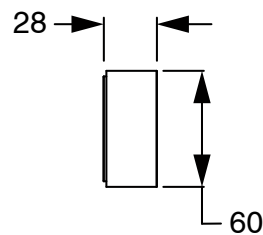

SUSSEX

Sussex Pure Progressive Wall Basin Mixer System 200mm with Cirque Textured Handles PVD Brushed Gold (3 Star) Lead Free 50497

SPECIFICATIONS	
Recommended Use	Residential;Commercial
Colour Finish	Brushed Gold
Primary Material	Lead Free Brass
Recommended Pressure Range	150 - 500 kPa as per AS3500
Max Continuous Working Temperature (deg C)	65
Min Continuous Working Temperature (deg C)	1
WARRANTY	
Residential Use (Years)	40
Commercial Use (Years)	10
<i>Please refer to Sussex Warranty page for full Terms and Conditions</i>	