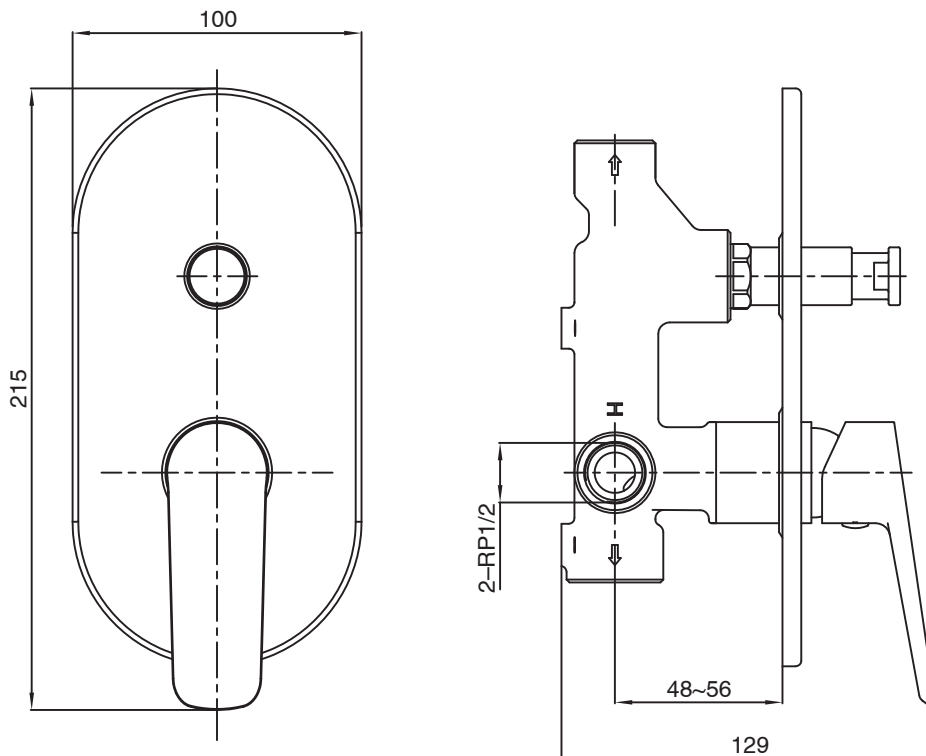

mizu

Mizu Bliss Shower Mixer Tap with Diverter Chrome

9503816

SPECIFICATIONS

Recommended Use	Residential;Commercial
Colour Finish	Polished Chrome
Primary Material	DR Brass
Recommended Pressure Range	150 - 500 kPa as per AS3500
Max Continuous Working Temperature (deg C)	80
Min Continuous Working Temperature (deg C)	5

WARRANTY

Residential & Commercial Use (Years)	25
Spare Parts & Labour (Years)	1

Please refer to Mizu Warranty page for full Terms and Conditions

Dimensions are nominal measurements only.

CLEANING RECOMMENDATIONS:

We recommend the use of soapy water or approved cleaners. This product should not be cleaned with abrasive materials. Damage caused by any improper treatment is not covered by the product warranty. Refer to Warranty Conditions

Disclaimer: Products in this specification manual must by regulation be installed by licensed and registered trade people. The manufacturer/distributor reserves the right to vary specifications or delete models from their range without prior notification. Dimensions are nominal measurements only. Dimensions and set-outs listed are correct at time of publication however the manufacturer/distributor takes no responsibility for printing errors.

Published 01/04/2026

To see the complete Mizu range go to www.reece.com.au