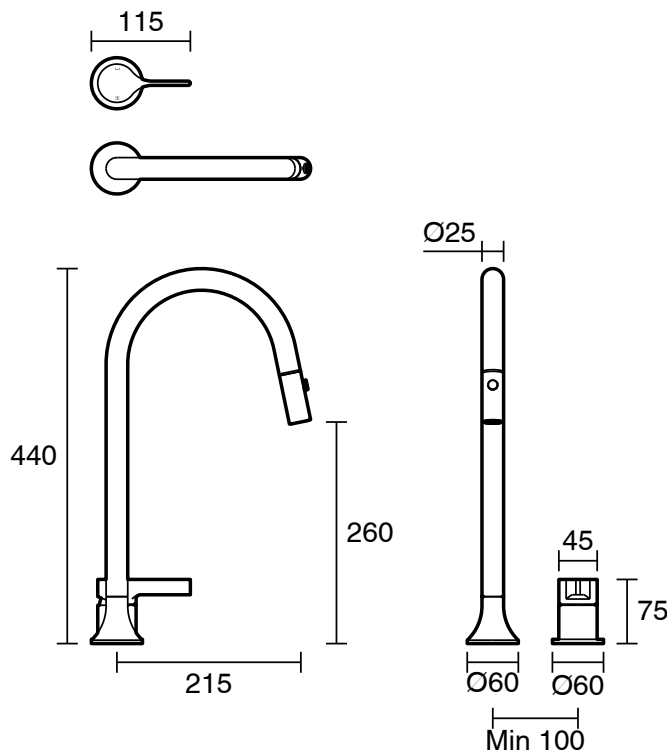

## Sussex Oria Pull Out Hob Sink Mixer Set Chrome (5 Star) Lead Free

30160

SPECIFICATIONS	
Recommended Use	Residential;Commercial
Colour Finish	Polished Chrome
Primary Material	Lead Free Brass
Recommended Pressure Range	150 - 500 kPa as per AS3500
Max Continuous Working Temperature (deg C)	65
Min Continuous Working Temperature (deg C)	1
WARRANTY	
Residential Use (Years)	40
Commercial Use (Years)	10
<i>Please refer to Sussex Warranty page for full Terms and Conditions</i>	

Dimensions are nominal measurements only.