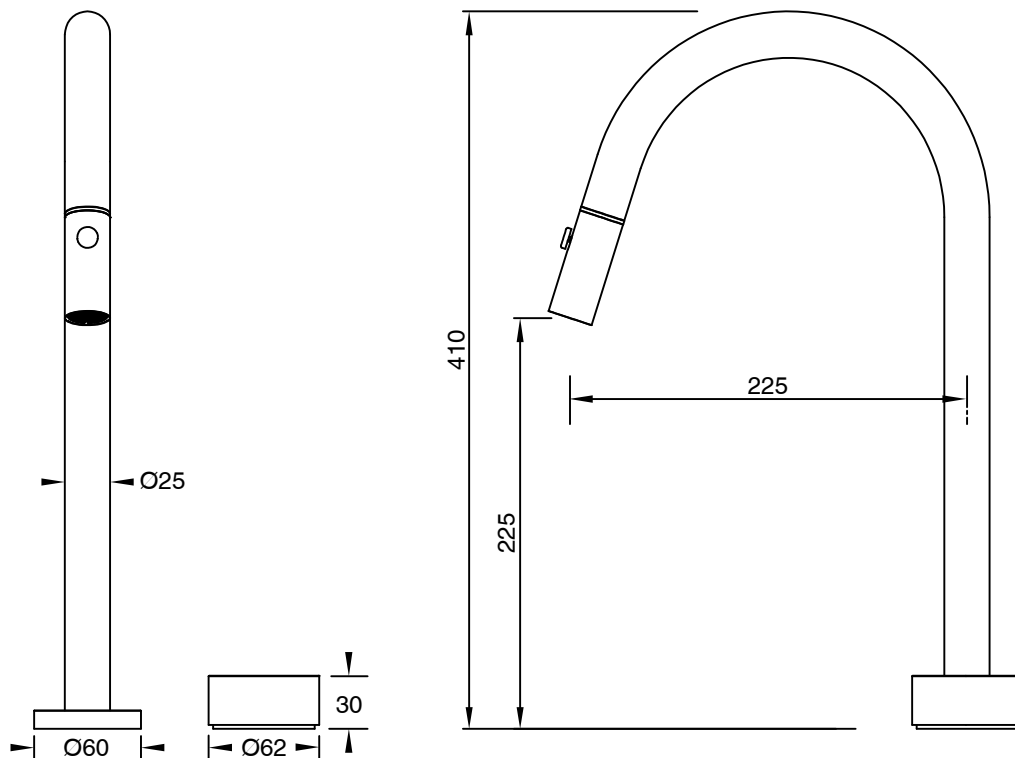

SUSSEX

Sussex Pure Progressive Sink Mixer Set Pull Out Spray with Diamond Textured Handles Chrome (4 Star) Lead Free 50597

SPECIFICATIONS	
Recommended Use	Residential;Commercial
Colour Finish	Polished Chrome
Primary Material	Lead Free Brass
Recommended Pressure Range	150 - 500 kPa as per AS3500
Max Continuous Working Temperature (deg C)	65
Min Continuous Working Temperature (deg C)	1
WARRANTY	
Residential Use (Years)	40
Commercial Use (Years)	10
<i>Please refer to Sussex Warranty page for full Terms and Conditions</i>	

Disclaimer: Products in this specification manual must by regulation be installed by licensed and registered trade people. The manufacturer/distributor reserves the right to vary specifications or delete models from their range without prior notification. Dimensions are nominal measurements only. Dimensions and set-outs listed are correct at time of publication however the manufacturer/distributor takes no responsibility for printing errors.