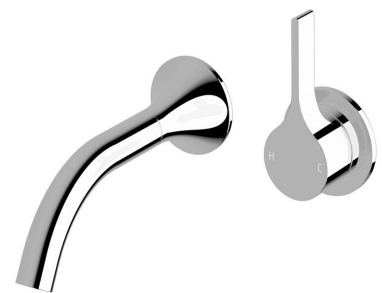

SUSSEX

Sussex Oria Wall Bath Mixer Outlet System 165mm Chrome Lead Free

50987

SPECIFICATIONS	
Recommended Use	Residential;Commercial
Colour Finish	Polished Chrome
Primary Material	Lead Free Brass
Recommended Pressure Range	150 - 500 kPa as per AS3500
Max Continuous Working Temperature (deg C)	65
Min Continuous Working Temperature (deg C)	1
WARRANTY	
Residential Use (Years)	40
Commercial Use (Years)	10
<i>Please refer to Sussex Warranty page for full Terms and Conditions</i>	