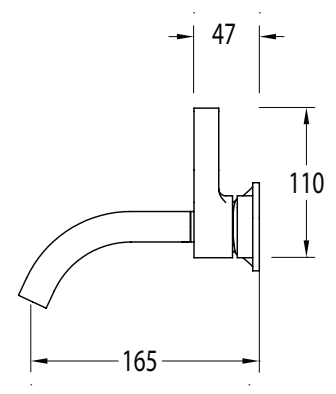

SUSSEX

Sussex Oria Wall Bath Mixer Outlet System 165mm Chrome Lead Free

50987

SPECIFICATIONS	
Recommended Use	Residential;Commercial
Colour Finish	Polished Chrome
Primary Material	Lead Free Brass
Recommended Pressure Range	150 - 500 kPa as per AS3500
Max Continuous Working Temperature (deg C)	65
Min Continuous Working Temperature (deg C)	1
WARRANTY	
Residential Use (Years)	40
Commercial Use (Years)	10
<i>Please refer to Sussex Warranty page for full Terms and Conditions</i>	

Disclaimer: Products in this specification manual must by regulation be installed by licensed and registered trade people. The manufacturer/distributor reserves the right to vary specifications or delete models from their range without prior notification. Dimensions are nominal measurements only. Dimensions and set-outs listed are correct at time of publication however the manufacturer/distributor takes no responsibility for printing errors.