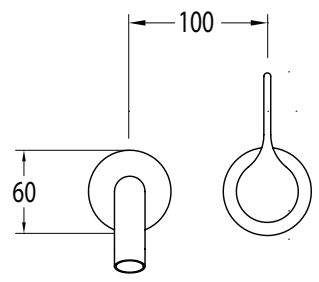

SUSSEX

Sussex Oria Wall Bath Mixer Outlet System 165mm Chrome Lead Free

50987

SPECIFICATIONS	
Recommended Use	Residential;Commercial
Colour Finish	Polished Chrome
Primary Material	Lead Free Brass
Recommended Pressure Range	150 - 500 kPa as per AS3500
Max Continuous Working Temperature (deg C)	65
Min Continuous Working Temperature (deg C)	1
WARRANTY	
Residential Use (Years)	40
Commercial Use (Years)	10
<i>Please refer to Sussex Warranty page for full Terms and Conditions</i>	

Disclaimer: Products in this specification manual must by regulation be installed by licensed and registered trade people. The manufacturer/distributor reserves the right to vary specifications or delete models from their range without prior notification. Dimensions are nominal measurements only. Dimensions and set-outs listed are correct at time of publication however the manufacturer/distributor takes no responsibility for printing errors.