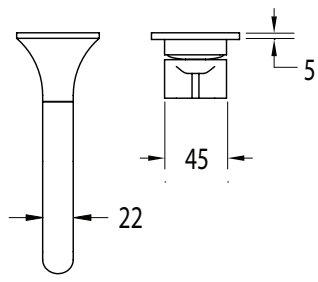

SUSSEX

Sussex Oria Wall Bath Mixer Outlet System 165mm Chrome Lead Free

50987

SPECIFICATIONS	
Recommended Use	Residential;Commercial
Colour Finish	Polished Chrome
Primary Material	Lead Free Brass
Recommended Pressure Range	150 - 500 kPa as per AS3500
Max Continuous Working Temperature (deg C)	65
Min Continuous Working Temperature (deg C)	1
WARRANTY	
Residential Use (Years)	40
Commercial Use (Years)	10
<i>Please refer to Sussex Warranty page for full Terms and Conditions</i>	

Disclaimer: Products in this specification manual must by regulation be installed by licensed and registered trade people. The manufacturer/distributor reserves the right to vary specifications or delete models from their range without prior notification. Dimensions are nominal measurements only. Dimensions and set-outs listed are correct at time of publication however the manufacturer/distributor takes no responsibility for printing errors.