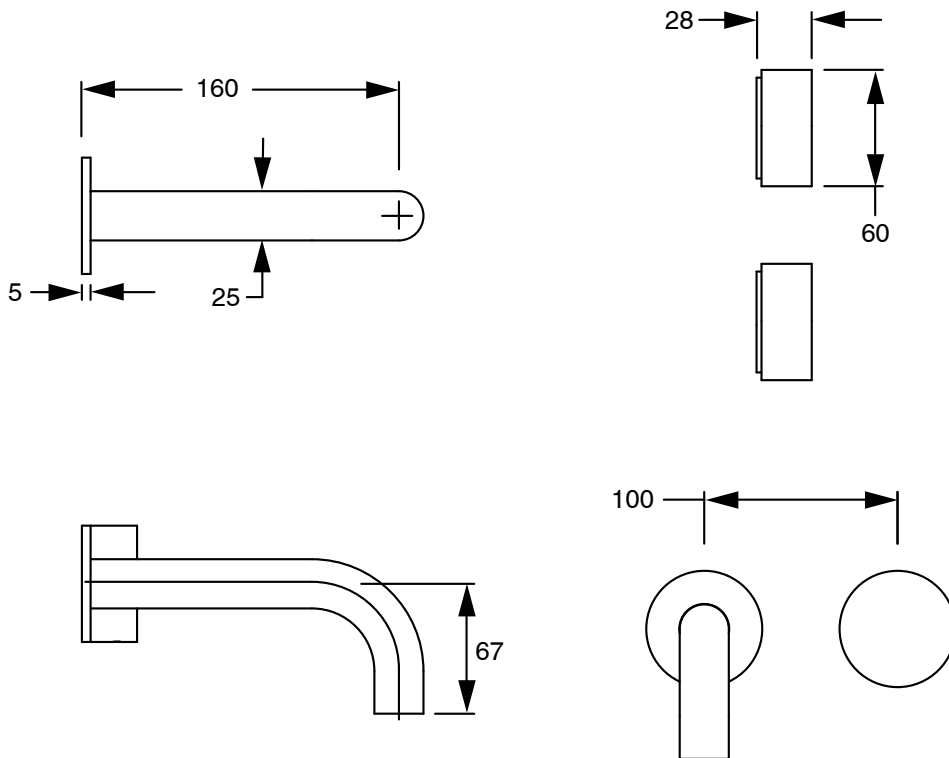

SUSSEX

Sussex Pure Progressive Wall Bath Mixer Tap System 160mm Chrome

2299025

SPECIFICATIONS

Recommended Use	Residential;Commercial
Colour Finish	Polished Chrome
Primary Material	DR Brass
Recommended Pressure Range	150 - 500 kPa as per AS3500
Max Continuous Working Temperature (deg C)	65
Min Continuous Working Temperature (deg C)	1

WARRANTY

Residential Use (Years)	40
Commercial Use (Years)	10

Please refer to Sussex Warranty page for full Terms and Conditions

Dimensions are nominal measurements only.

CLEANING RECOMMENDATIONS:

We recommend the use of soapy water or approved cleaners. This product should not be cleaned with abrasive materials. Damage caused by any improper treatment is not covered by the product warranty. Refer to Warranty Conditions

Disclaimer: Products in this specification manual must by regulation be installed by licensed and registered trade people. The manufacturer/distributor reserves the right to vary specifications or delete models from their range without prior notification. Dimensions are nominal measurements only. Dimensions and set-outs listed are correct at time of publication however the manufacturer/distributor takes no responsibility for printing errors.

Published 16/04/2026

To see the complete Sussex range go to www.reece.com.au