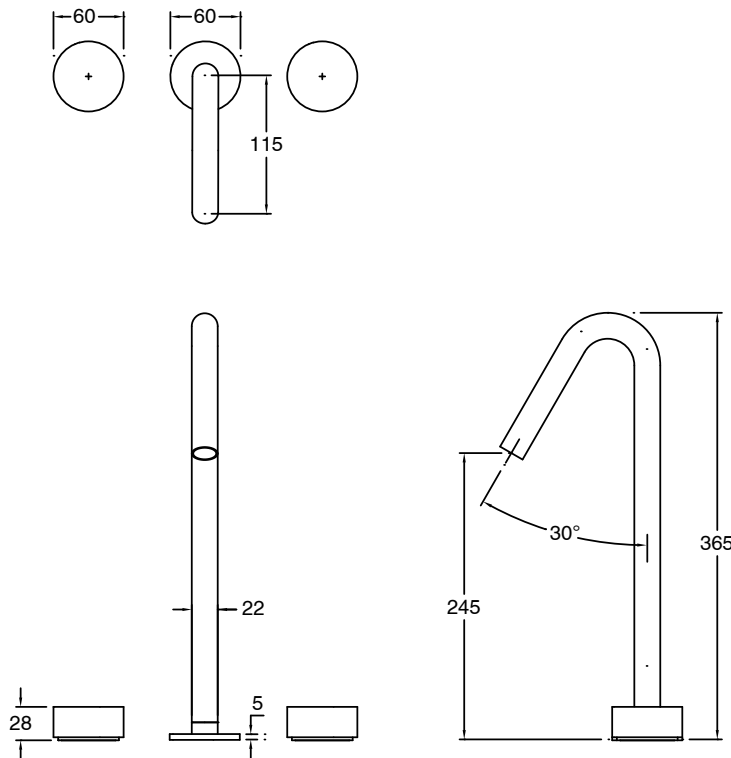

## Sussex Pure Vessel Basin Set with Cirque Textured Handles PVD Brushed Gunmetal (5 Star) Lead Free 50711

SPECIFICATIONS	
Recommended Use	Residential;Commercial
Colour Finish	Brushed Gunmetal
Primary Material	Lead Free Brass
Recommended Pressure Range	150 - 500 kPa as per AS3500
Max Continuous Working Temperature (deg C)	65
Min Continuous Working Temperature (deg C)	1
WARRANTY	
Residential Use (Years)	40
Commercial Use (Years)	10
<i>Please refer to Sussex Warranty page for full Terms and Conditions</i>	

Dimensions are nominal measurements only.

**Disclaimer:** Products in this specification manual must by regulation be installed by licensed and registered trade people. The manufacturer/distributor reserves the right to vary specifications or delete models from their range without prior notification. Dimensions are nominal measurements only. Dimensions and set-outs listed are correct at time of publication however the manufacturer/distributor takes no responsibility for printing errors.