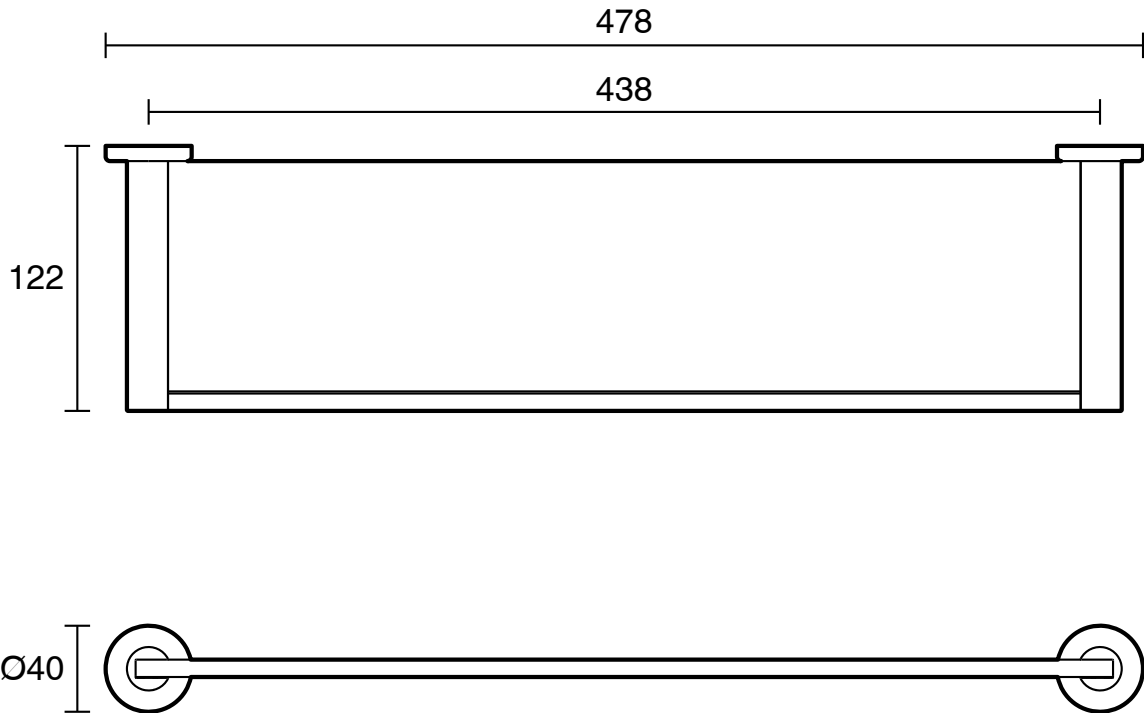

mizu

Mizu Drift Glass Shelf Brushed Nickel

9508235

SPECIFICATIONS

Recommended Use	Residential;Commercial
Colour Finish	Brushed Nickel
Primary Material	Glass

WARRANTY

Residential & Commercial Use (Years)	25
Spare Parts & Labour (Years)	1

Please refer to Mizu Warranty page for full Terms and Conditions

Dimensions are nominal measurements only.

CLEANING RECOMMENDATIONS:

We recommend the use of soapy water or approved cleaners. This product should not be cleaned with abrasive materials. Damage caused by any improper treatment is not covered by the product warranty. Refer to Warranty Conditions

Disclaimer: Products in this specification manual must by regulation be installed by licensed and registered trade people. The manufacturer/distributor reserves the right to vary specifications or delete models from their range without prior notification. Dimensions are nominal measurements only. Dimensions and set-outs listed are correct at time of publication however the manufacturer/distributor takes no responsibility for printing errors.

Published 01/04/2026

To see the complete Mizu range go to www.reece.com.au