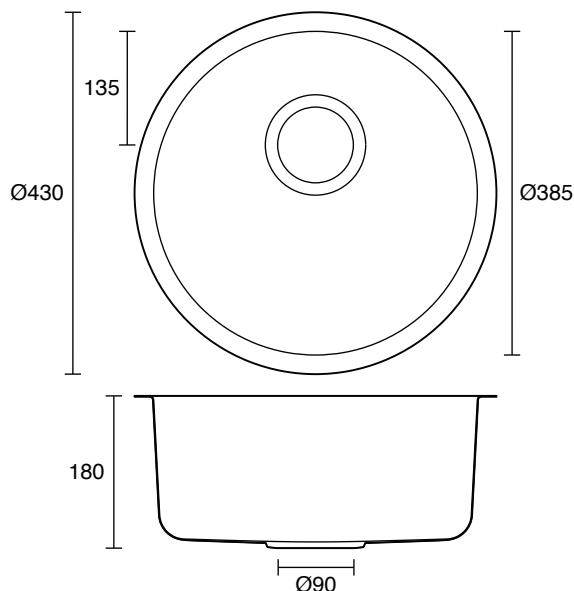

Dimensions are nominal measurements only.

CLEANING RECOMMENDATIONS:

We recommend the use of soapy water or approved cleaners. This product should not be cleaned with abrasive materials. Damage caused by any improper treatment is not covered by the product warranty. Refer to Warranty Conditions

Disclaimer: Products in this specification manual must by regulation be installed by licensed and registered trade people. The manufacturer/distributor reserves the right to vary specifications or delete models from their range without prior notification. Dimensions are nominal measurements only. Dimensions and set-outs listed are correct at time of publication however the manufacturer/distributor takes no responsibility for printing errors.

Published 01/04/2026

To see the complete Memo range go to www.reece.com.au