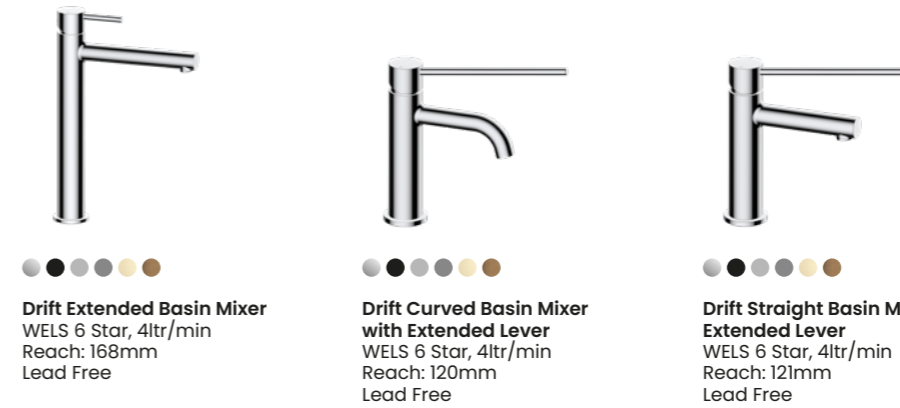

Drift Extended Basin Mixer
WELS 6 Star, 4ltr/min
Reach: 168mm
Lead Free

Drift Curved Basin Mixer with Extended Lever
WELS 6 Star, 4ltr/min
Reach: 120mm
Lead Free

Drift Straight Basin Mixer with Extended Lever
WELS 6 Star, 4ltr/min
Reach: 121mm
Lead Free