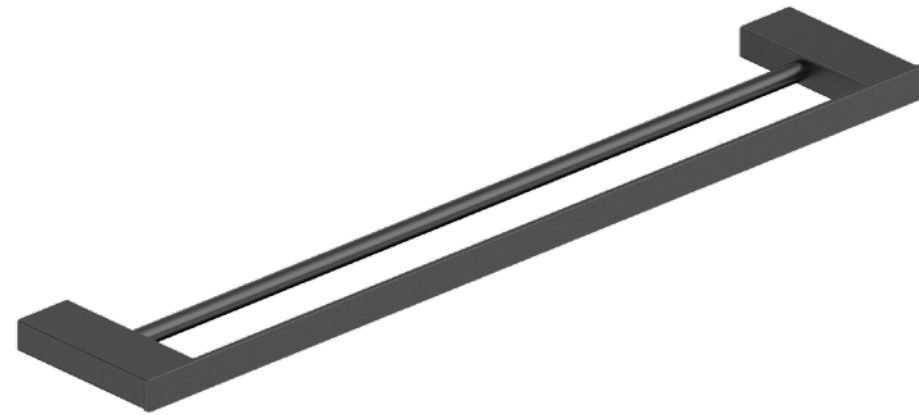

Matte Black