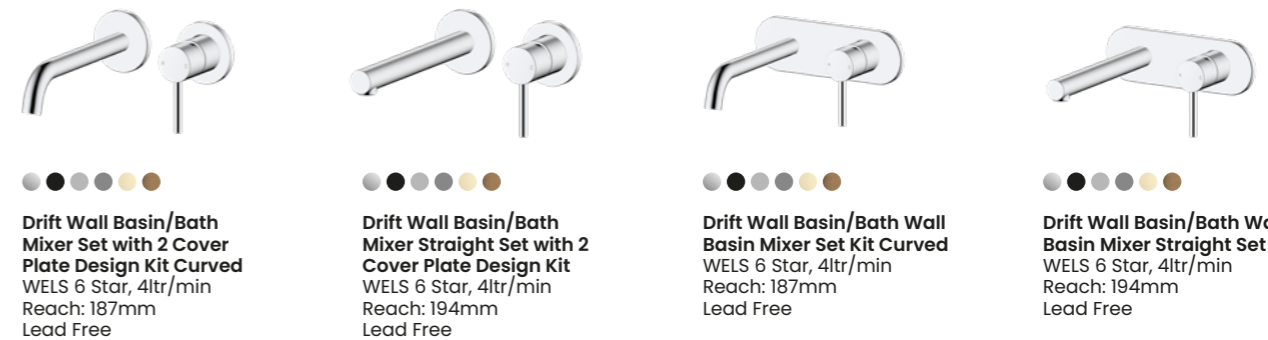

Drift Wall Basin/Bath Mixer Set with 2 Cover Plate Design Kit Curved
WELS 6 Star, 4ltr/min
Reach: 187mm
Lead Free

Drift Wall Basin/Bath Mixer Straight Set with 2 Cover Plate Design Kit
WELS 6 Star, 4ltr/min
Reach: 194mm
Lead Free

Drift Wall Basin/Bath Wall Basin Mixer Set Kit Curved
WELS 6 Star, 4ltr/min
Reach: 187mm
Lead Free

Drift Wall Basin/Bath Wall Basin Mixer Straight Set Kit
WELS 6 Star, 4ltr/min
Reach: 194mm
Lead Free

Drift Curved Basin Mixer

Our Drift Curved Basin Mixer collection exudes a subtle softness making it ideal for any bathroom space. Designed in Australia you can trust that your mixer will out perform and stand up to everyday living - day in, day out.

● ● ● ● ● ●
WELS 6 Star, 4ltr/min
Reach: 120mm
Lead free