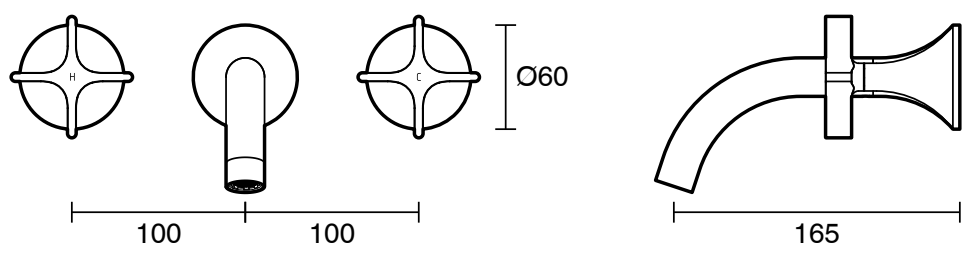

SUSSEX

Sussex Oria Cross Wall Bath Set 165mm PVD Brushed Nickel

2266332

SPECIFICATIONS	
Recommended Use	Residential;Commercial
Colour Finish	Brushed Nickel
Primary Material	DR Brass
Recommended Pressure Range	150 - 500 kPa as per AS3500
Max Continuous Working Temperature (deg C)	65
Min Continuous Working Temperature (deg C)	1
WARRANTY	
Residential Use (Years)	40
Commercial Use (Years)	10
<i>Please refer to Sussex Warranty page for full Terms and Conditions</i>	

Disclaimer: Products in this specification manual must by regulation be installed by licensed and registered trade people. The manufacturer/distributor reserves the right to vary specifications or delete models from their range without prior notification. Dimensions are nominal measurements only. Dimensions and set-outs listed are correct at time of publication however the manufacturer/distributor takes no responsibility for printing errors.
Published 17/04/2026