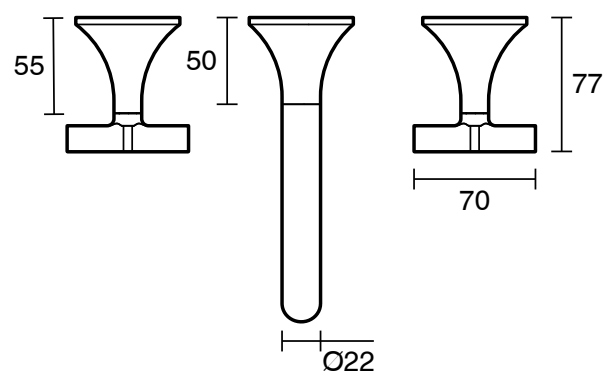

SUSSEX

Sussex Oria Cross Wall Bath Set 165mm PVD Brushed Nickel

2266332

SPECIFICATIONS	
Recommended Use	Residential;Commercial
Colour Finish	Brushed Nickel
Primary Material	DR Brass
Recommended Pressure Range	150 - 500 kPa as per AS3500
Max Continuous Working Temperature (deg C)	65
Min Continuous Working Temperature (deg C)	1
WARRANTY	
Residential Use (Years)	40
Commercial Use (Years)	10
<i>Please refer to Sussex Warranty page for full Terms and Conditions</i>	