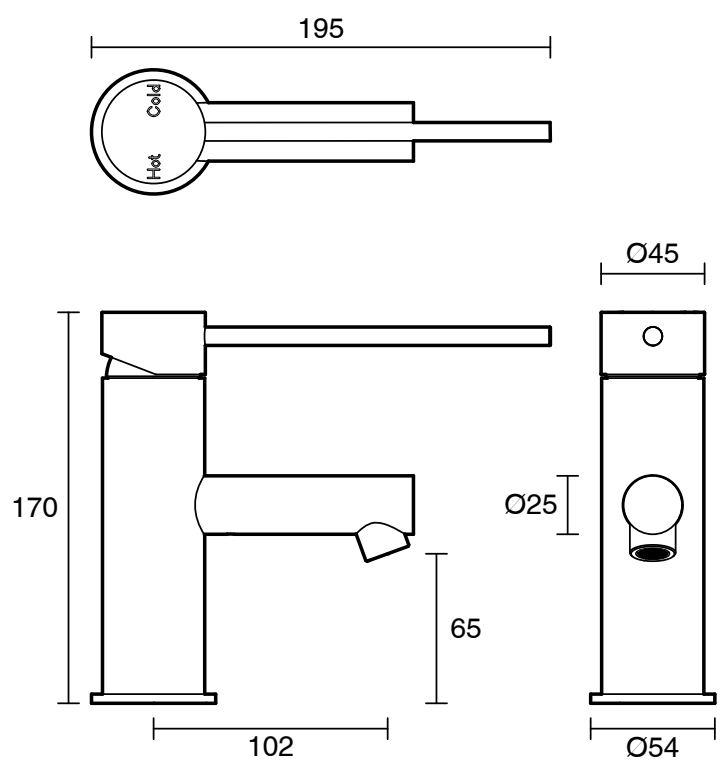

SUSSEX

Scala Basin Mixer 150mm Extended Pin PVD Brushed Platinum Gold (6 Star) Lead Free

51382

SPECIFICATIONS

Recommended Use	Residential;Commercial
Colour Finish	Brushed Platinum Gold
Primary Material	Lead Free Brass
Recommended Pressure Range	150 - 500 kPa as per AS3500
Max Continuous Working Temperature (deg C)	65
Min Continuous Working Temperature (deg C)	1

WARRANTY

Residential Use (Years)	40
Commercial Use (Years)	10

Please refer to Sussex Warranty page for full Terms and Conditions

Dimensions are nominal measurements only.

CLEANING RECOMMENDATIONS:

We recommend the use of soapy water or approved cleaners. This product should not be cleaned with abrasive materials. Damage caused by any improper treatment is not covered by the product warranty. Refer to Warranty Conditions

Disclaimer: Products in this specification manual must by regulation be installed by licensed and registered trade people. The manufacturer/distributor reserves the right to vary specifications or delete models from their range without prior notification. Dimensions are nominal measurements only. Dimensions and set-outs listed are correct at time of publication however the manufacturer/distributor takes no responsibility for printing errors.

Published 12/05/2026

To see the complete Sussex range go to www.reece.com.au