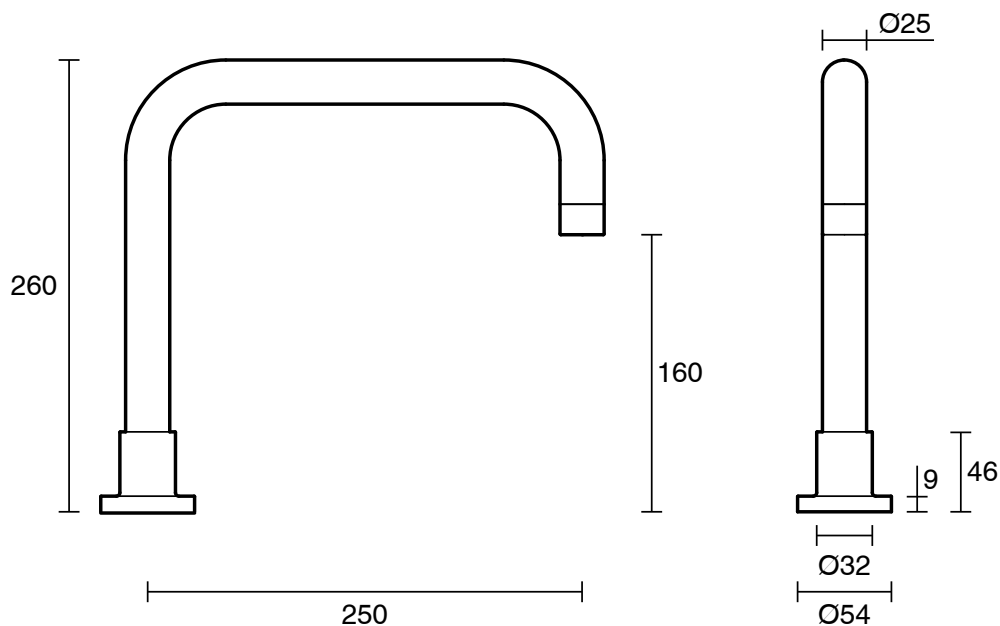

## Sussex Scala Hob Spa Outlet Square Chrome

2261612

SPECIFICATIONS	
Recommended Use	Residential;Commercial
Colour Finish	Polished Chrome
Primary Material	DR Brass
Recommended Pressure Range	150 - 500 kPa as per AS3500
Max Continuous Working Temperature (deg C)	65
Min Continuous Working Temperature (deg C)	1
WARRANTY	
Residential Use (Years)	40
Commercial Use (Years)	10
<i>Please refer to Sussex Warranty page for full Terms and Conditions</i>	

Dimensions are nominal measurements only.