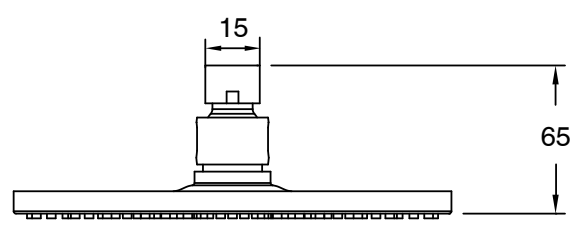

SUSSEX

Sussex Pure Shower Head 180mm Chrome (3 Star)

2263291

SPECIFICATIONS

Recommended Use	Residential;Commercial
Colour Finish	Polished Chrome
Primary Material	Brass
Recommended Pressure Range	150 - 500 kPa as per AS3500
Max Continuous Working Temperature (deg C)	65
Min Continuous Working Temperature (deg C)	1

WARRANTY

Residential Use (Years)	40
Commercial Use (Years)	10

Please refer to Sussex Warranty page for full Terms and Conditions

Dimensions are nominal measurements only.

CLEANING RECOMMENDATIONS:

We recommend the use of soapy water or approved cleaners. This product should not be cleaned with abrasive materials. Damage caused by any improper treatment is not covered by the product warranty. Refer to Warranty Conditions

Disclaimer: Products in this specification manual must by regulation be installed by licensed and registered trade people. The manufacturer/distributor reserves the right to vary specifications or delete models from their range without prior notification. Dimensions are nominal measurements only. Dimensions and set-outs listed are correct at time of publication however the manufacturer/distributor takes no responsibility for printing errors.

Published 16/04/2026

To see the complete Sussex range go to www.reece.com.au