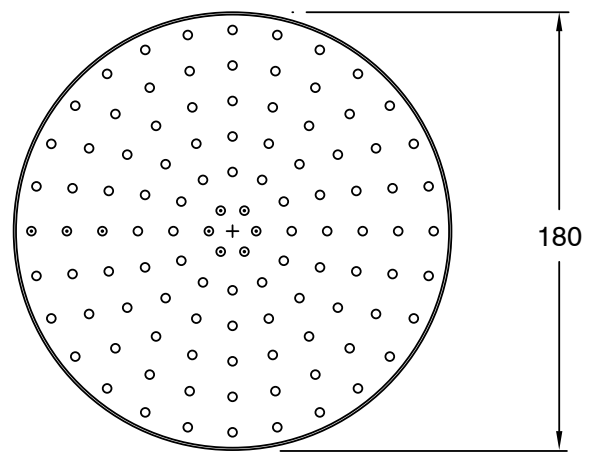

SUSSEX

Sussex Pure Shower Head 180mm Chrome (3 Star)

2263291

SPECIFICATIONS

Recommended Use	Residential;Commercial
Colour Finish	Polished Chrome
Primary Material	Brass
Recommended Pressure Range	150 - 500 kPa as per AS3500
Max Continuous Working Temperature (deg C)	65
Min Continuous Working Temperature (deg C)	1

WARRANTY

Residential Use (Years)	40
Commercial Use (Years)	10

Please refer to Sussex Warranty page for full Terms and Conditions

Dimensions are nominal measurements only.

CLEANING RECOMMENDATIONS:

We recommend the use of soapy water or approved cleaners. This product should not be cleaned with abrasive materials. Damage caused by any improper treatment is not covered by the product warranty. Refer to Warranty Conditions

Disclaimer: Products in this specification manual must by regulation be installed by licensed and registered trade people. The manufacturer/distributor reserves the right to vary specifications or delete models from their range without prior notification. Dimensions are nominal measurements only. Dimensions and set-outs listed are correct at time of publication however the manufacturer/distributor takes no responsibility for printing errors.

Published 16/04/2026

To see the complete Sussex range go to www.reece.com.au