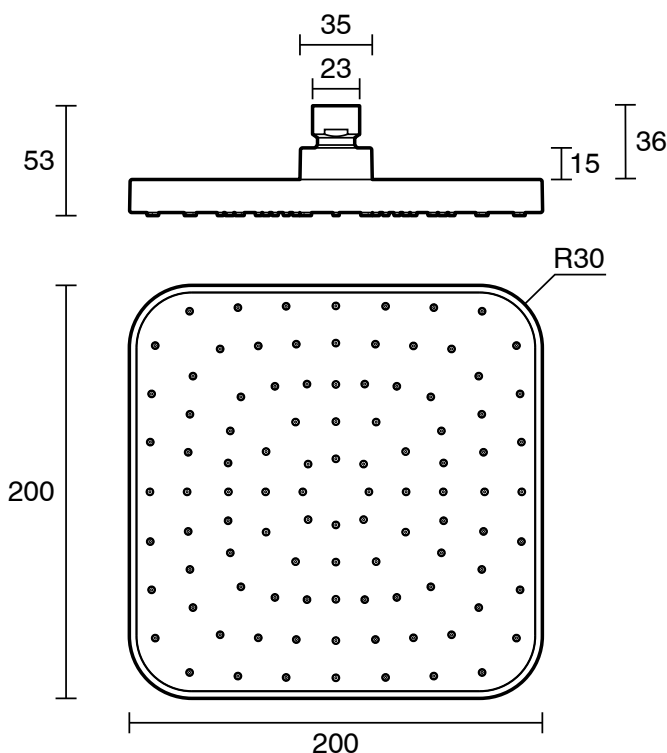

mizu

Mizu Soothe Overhead Shower 200mm Matte Black (5 Star)

4201023

SPECIFICATIONS

Recommended Use	Residential;Commercial
Colour Finish	Matte Black
Primary Material	Lead Free Brass
Recommended Pressure Range	150 - 500 kPa as per AS3500
Max Continuous Working Temperature (deg C)	65
Min Continuous Working Temperature (deg C)	5

WARRANTY

Residential & Commercial Use (Years)	25
Spare Parts & Labour (Years)	1

Please refer to Mizu Warranty page for full Terms and Conditions

Dimensions are nominal measurements only.

CLEANING RECOMMENDATIONS:

We recommend the use of soapy water or approved cleaners. This product should not be cleaned with abrasive materials. Damage caused by any improper treatment is not covered by the product warranty. Refer to Warranty Conditions

Disclaimer: Products in this specification manual must by regulation be installed by licensed and registered trade people. The manufacturer/distributor reserves the right to vary specifications or delete models from their range without prior notification. Dimensions are nominal measurements only. Dimensions and set-outs listed are correct at time of publication however the manufacturer/distributor takes no responsibility for printing errors.

Published 01/04/2026

To see the complete Mizu range go to www.reece.com.au