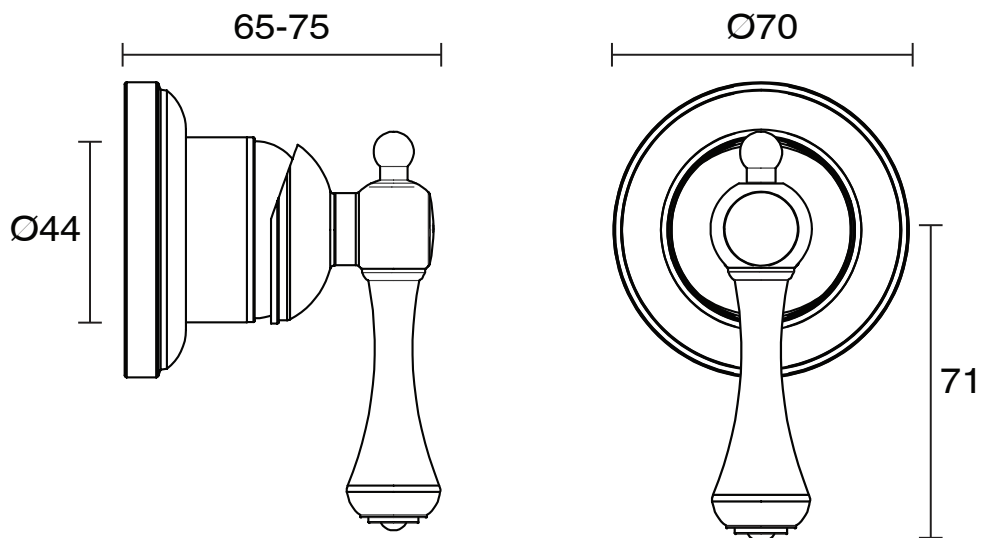

KADO

Kado Era Shower Mixer Slim Matte Black

2264755

SPECIFICATIONS

Recommended Use	Residential;Commercial
Colour	Matte Black
Finish	Matte
Material	DR Brass
Recommended Pressure Range	150 - 500 kPa
Maximum Continuous Working Temperature	80 deg C
Suitable for Storage Tank Hot Water	Yes
Suitable for Continuous Flow Hot Water	Yes
Suitable for Gravity Feed Hot Water	No

WARRANTY

Residential & Commercial Use (Years)	25
Spare Parts & Labour (Years)	1

Please refer to Kado Warranty Page for full Terms and Conditions

Dimensions are nominal measurements only.

CLEANING RECOMMENDATIONS:

We recommend the use of soapy water or approved cleaners. This product should not be cleaned with abrasive materials. Damage caused by any improper treatment is not covered by the product warranty. Refer to Warranty Conditions

Disclaimer: Products in this specification manual must by regulation be installed by licensed and registered trade people. The manufacturer/distributor reserves the right to vary specifications or delete models from their range without prior notification. Dimensions are nominal measurements only. Dimensions and set-outs listed are correct at time of publication however the manufacturer/distributor takes no responsibility for printing errors.

Published 01/04/2026

To see the complete Kado range go to www.reece.com.au