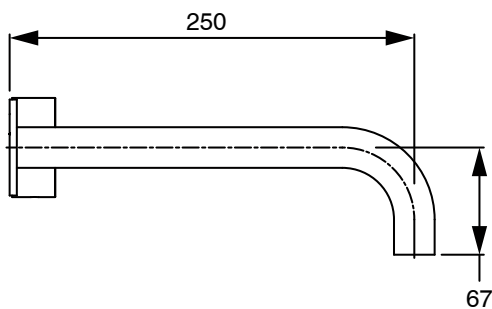

# SUSSEX

**Sussex Pure Progressive Wall Basin Mixer Tap System 250mm with Diamond Textured Handle  
PVD Matte Black (3 Star)  
9511350**

SPECIFICATIONS	
Recommended Use	Residential;Commercial
Colour Finish	Matte Black
Primary Material	DR Brass
Recommended Pressure Range	150 - 500 kPa as per AS3500
Max Continuous Working Temperature (deg C)	65
Min Continuous Working Temperature (deg C)	1
WARRANTY	
Residential Use (Years)	40
Commercial Use (Years)	10
<i>Please refer to Sussex Warranty page for full Terms and Conditions</i>	