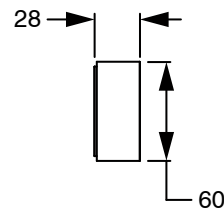

# SUSSEX

**Sussex Pure Progressive Wall Basin Mixer Tap System 250mm with Diamond Textured Handle  
PVD Matte Black (3 Star)  
9511350**

SPECIFICATIONS	
Recommended Use	Residential;Commercial
Colour Finish	Matte Black
Primary Material	DR Brass
Recommended Pressure Range	150 - 500 kPa as per AS3500
Max Continuous Working Temperature (deg C)	65
Min Continuous Working Temperature (deg C)	1
WARRANTY	
Residential Use (Years)	40
Commercial Use (Years)	10
<i>Please refer to Sussex Warranty page for full Terms and Conditions</i>	