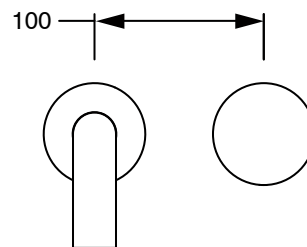

# SUSSEX

**Sussex Pure Progressive Wall Basin Mixer Tap System 250mm with Diamond Textured Handle  
PVD Matte Black (3 Star)  
9511350**

SPECIFICATIONS	
Recommended Use	Residential;Commercial
Colour Finish	Matte Black
Primary Material	DR Brass
Recommended Pressure Range	150 - 500 kPa as per AS3500
Max Continuous Working Temperature (deg C)	65
Min Continuous Working Temperature (deg C)	1
WARRANTY	
Residential Use (Years)	40
Commercial Use (Years)	10
<i>Please refer to Sussex Warranty page for full Terms and Conditions</i>	