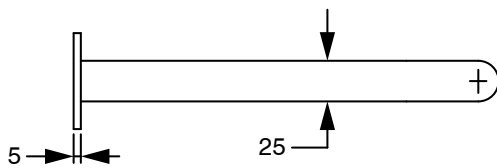

# SUSSEX

**Sussex Pure Progressive Wall Basin Mixer Tap System 250mm with Diamond Textured Handle  
PVD Matte Black (3 Star)  
9511350**

SPECIFICATIONS	
Recommended Use	Residential;Commercial
Colour Finish	Matte Black
Primary Material	DR Brass
Recommended Pressure Range	150 - 500 kPa as per AS3500
Max Continuous Working Temperature (deg C)	65
Min Continuous Working Temperature (deg C)	1
WARRANTY	
Residential Use (Years)	40
Commercial Use (Years)	10
<i>Please refer to Sussex Warranty page for full Terms and Conditions</i>	