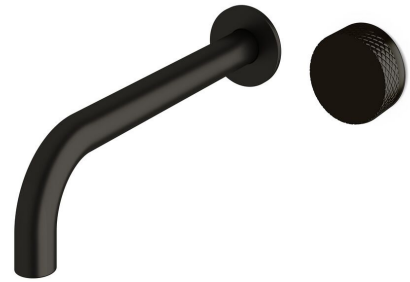

# SUSSEX

**Sussex Pure Progressive Wall Basin Mixer Tap System 250mm with Diamond Textured Handle  
PVD Matte Black (3 Star)  
9511350**

SPECIFICATIONS	
Recommended Use	Residential;Commercial
Colour Finish	Matte Black
Primary Material	DR Brass
Recommended Pressure Range	150 - 500 kPa as per AS3500
Max Continuous Working Temperature (deg C)	65
Min Continuous Working Temperature (deg C)	1
WARRANTY	
Residential Use (Years)	40
Commercial Use (Years)	10
<i>Please refer to Sussex Warranty page for full Terms and Conditions</i>	