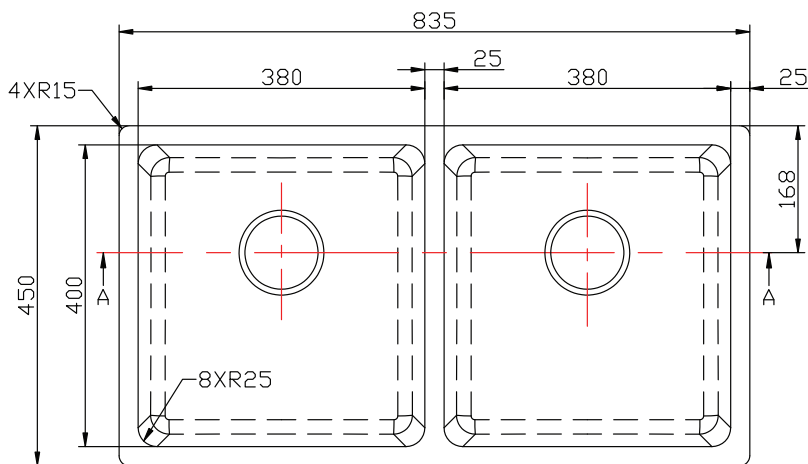

Dimensions are nominal measurements only.

CLEANING RECOMMENDATIONS:

We recommend the use of soapy water or approved cleaners. This product should not be cleaned with abrasive materials. Damage caused by any improper treatment is not covered by the product warranty. Refer to Warranty Conditions.

Disclaimer: Products in this specification manual must by regulation be installed by licensed and registered trade people. The manufacturer/distributor reserves the right to vary specifications or delete models from their range without prior notification. Dimensions are nominal measurements only. Dimensions and set-outs listed are correct at time of publication however the manufacturer/distributor takes no responsibility for printing errors.

Published 01/04/2026

To see the complete Memo range go to www.reece.com.au