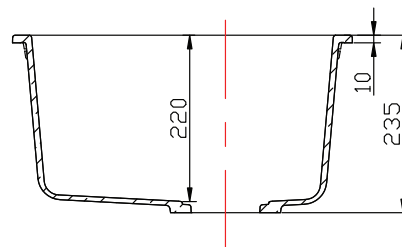

Dimensions are nominal measurements only.

CLEANING RECOMMENDATIONS:

We recommend the use of soapy water or approved cleaners. This product should not be cleaned with abrasive materials. Damage caused by any improper treatment is not covered by the product warranty. Refer to Warranty Conditions.

Disclaimer: Products in this specification manual must by regulation be installed by licensed and registered trade people. The manufacturer/distributor reserves the right to vary specifications or delete models from their range without prior notification. Dimensions are nominal measurements only. Dimensions and set-outs listed are correct at time of publication however the manufacturer/distributor takes no responsibility for printing errors.

Published 01/04/2026

To see the complete Memo range go to www.reece.com.au