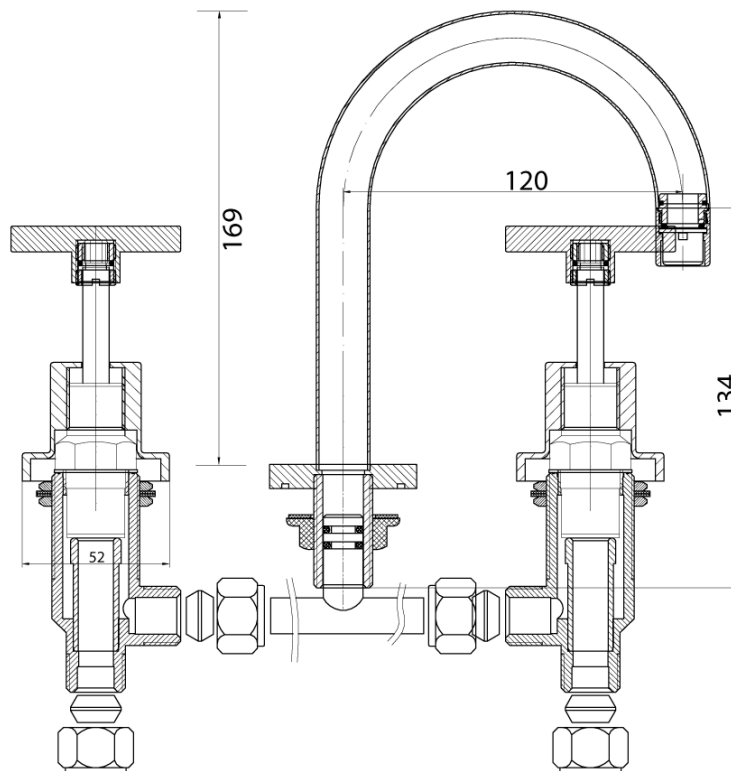

Posh Solus Basin Set Fixed Chrome (4 Star)

9505442

SPECIFICATIONS

Recommended Use	Residential;Commercial
Colour	Chrome
Material	DR Brass
Recommended Pressure Range	150-500kPa
Maximum Continuous Working Temperature	80°C
Suitable for Storage Tank Hot Water	Yes
Suitable for Continuous Flow Hot Water	Yes
Suitable for Gravity Feed Hot Water	No

WARRANTY

Residential & Commercial Use (Years)	25
Spare Parts & Labour (Years)	1

Please refer to Posh Warranty Page for full Terms and Conditions

Dimensions are nominal measurements only.

CLEANING RECOMMENDATIONS:

We recommend the use of soapy water or approved cleaners. This product should not be cleaned with abrasive materials. Damage caused by any improper treatment is not covered by the product warranty. Refer to Warranty Conditions

Disclaimer: Products in this specification manual must by regulation be installed by licensed and registered trade people. The manufacturer/distributor reserves the right to vary specifications or delete models from their range without prior notification. Dimensions are nominal measurements only. Dimensions and set-outs listed are correct at time of publication however the manufacturer/distributor takes no responsibility for printing errors.

Published 01/04/2026