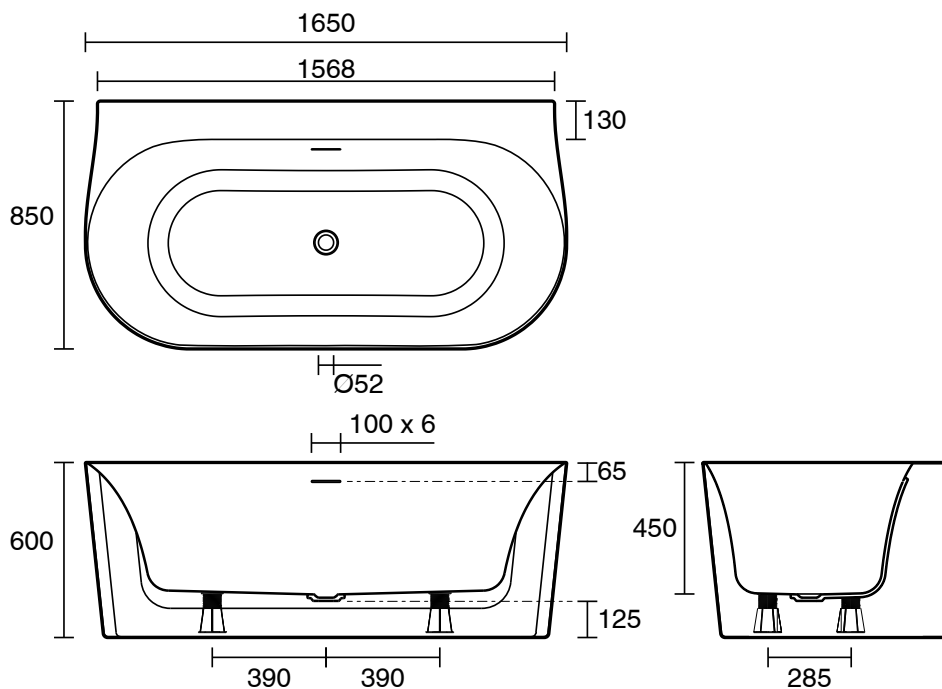

Roca Inspira Back to Wall Bath 1650mm x 850mm Overflow White

1703276

SPECIFICATIONS

Recommended Use	Residential;Commercial
Bath Type	Freestanding
Primary Material	Acrylic
Colour Finish	White
Capacity (L)	241
Weight (kg)	54
Mounting	Wall;Floor
Overflow Included	Yes
Plug & Waste Included	Yes

WARRANTY

Residential & Commercial Use (Years)	25
Spare Parts & Labour (Years)	1

Please refer to Roca Warranty page for full Terms and Conditions

Dimensions are nominal measurements only.

CLEANING RECOMMENDATIONS:

We recommend the use of soapy water or approved cleaners. This product should not be cleaned with abrasive materials. Damage caused by any improper treatment is not covered by the product warranty. Refer to Warranty Conditions

Disclaimer: Products in this specification manual must by regulation be installed by licensed and registered trade people. The manufacturer/distributor reserves the right to vary specifications or delete models from their range without prior notification. Dimensions are nominal measurements only. Dimensions and set-outs listed are correct at time of publication however the manufacturer/distributor takes no responsibility for printing errors.

Published 18/05/2026

To see the complete Roca range go to www.reece.com.au