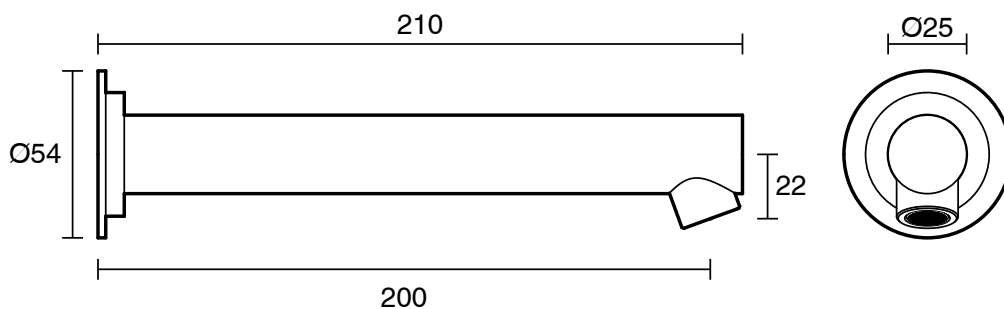

SUSSEX

Scala Wall Basin Outlet Straight 200mm PVD Matte Black (6 Star) Lead Free

52438

SPECIFICATIONS

Recommended Use	Residential;Commercial
Colour Finish	Matte Black
Primary Material	Lead Free Brass
Recommended Pressure Range	150 - 500 kPa as per AS3500
Max Continuous Working Temperature (deg C)	65
Min Continuous Working Temperature (deg C)	1

WARRANTY

Residential Use (Years)	40
Commercial Use (Years)	10

Please refer to Sussex Warranty page for full Terms and Conditions