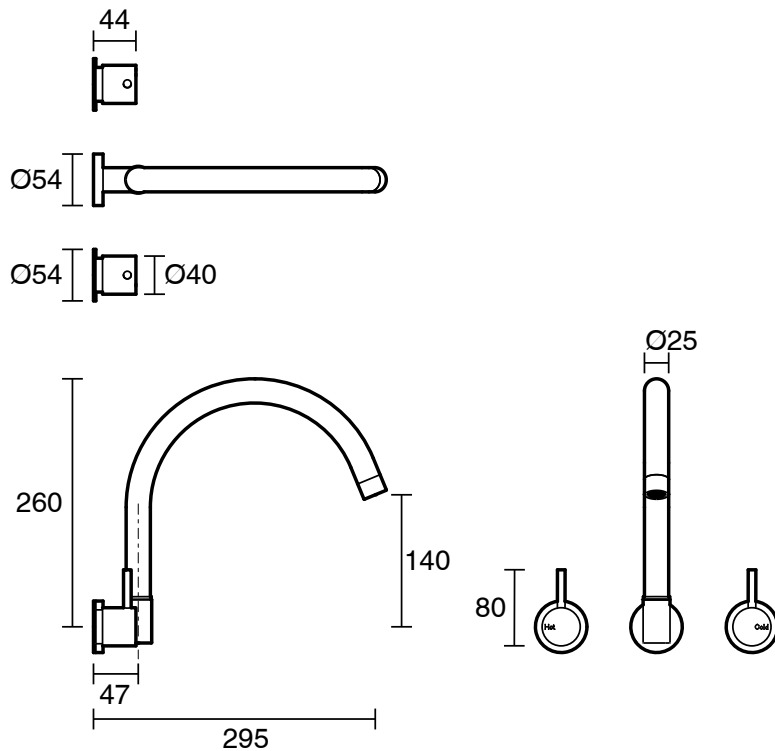

## Scala Wall Spa Set Curved PVD Matte Black Lead Free

52739

SPECIFICATIONS	
Recommended Use	Residential;Commercial
Colour Finish	Matte Black
Primary Material	Lead Free Brass
Recommended Pressure Range	150 - 500 kPa as per AS3500
Max Continuous Working Temperature (deg C)	65
Min Continuous Working Temperature (deg C)	1
WARRANTY	
Residential Use (Years)	40
Commercial Use (Years)	10
<i>Please refer to Sussex Warranty page for full Terms and Conditions</i>	

Dimensions are nominal measurements only.

**Disclaimer:** Products in this specification manual must by regulation be installed by licensed and registered trade people. The manufacturer/distributor reserves the right to vary specifications or delete models from their range without prior notification. Dimensions are nominal measurements only. Dimensions and set-outs listed are correct at time of publication however the manufacturer/distributor takes no responsibility for printing errors.