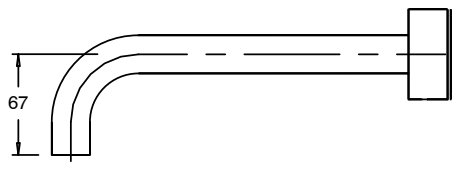

SUSSEX

Sussex Pure Bath Set 250mm with Diamond Textured Handles PVD Matte Black Lead Free

47148

SPECIFICATIONS

Recommended Use	Residential;Commercial
Colour Finish	Matte Black
Primary Material	Lead Free Brass
Recommended Pressure Range	150 - 500 kPa as per AS3500
Max Continuous Working Temperature (deg C)	65
Min Continuous Working Temperature (deg C)	1

WARRANTY

Residential Use (Years)	40
Commercial Use (Years)	10

Please refer to Sussex Warranty page for full Terms and Conditions

Dimensions are nominal measurements only.

CLEANING RECOMMENDATIONS:

We recommend the use of soapy water or approved cleaners. This product should not be cleaned with abrasive materials. Damage caused by any improper treatment is not covered by the product warranty. Refer to Warranty Conditions

Disclaimer: Products in this specification manual must by regulation be installed by licensed and registered trade people. The manufacturer/distributor reserves the right to vary specifications or delete models from their range without prior notification. Dimensions are nominal measurements only. Dimensions and set-outs listed are correct at time of publication however the manufacturer/distributor takes no responsibility for printing errors.

Published 14/05/2026

To see the complete Sussex range go to www.reece.com.au