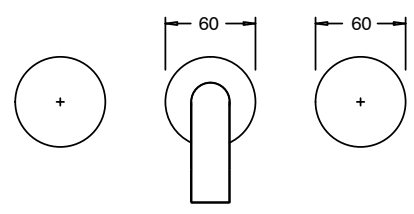

SUSSEX

Sussex Pure Bath Set 250mm with Diamond Textured Handles PVD Matte Black Lead Free

47148

SPECIFICATIONS

Recommended Use	Residential;Commercial
Colour Finish	Matte Black
Primary Material	Lead Free Brass
Recommended Pressure Range	150 - 500 kPa as per AS3500
Max Continuous Working Temperature (deg C)	65
Min Continuous Working Temperature (deg C)	1

WARRANTY

Residential Use (Years)	40
Commercial Use (Years)	10

Please refer to Sussex Warranty page for full Terms and Conditions

Dimensions are nominal measurements only.

CLEANING RECOMMENDATIONS:

We recommend the use of soapy water or approved cleaners. This product should not be cleaned with abrasive materials. Damage caused by any improper treatment is not covered by the product warranty. Refer to Warranty Conditions

Disclaimer: Products in this specification manual must by regulation be installed by licensed and registered trade people. The manufacturer/distributor reserves the right to vary specifications or delete models from their range without prior notification. Dimensions are nominal measurements only. Dimensions and set-outs listed are correct at time of publication however the manufacturer/distributor takes no responsibility for printing errors.

Published 14/05/2026

To see the complete Sussex range go to www.reece.com.au