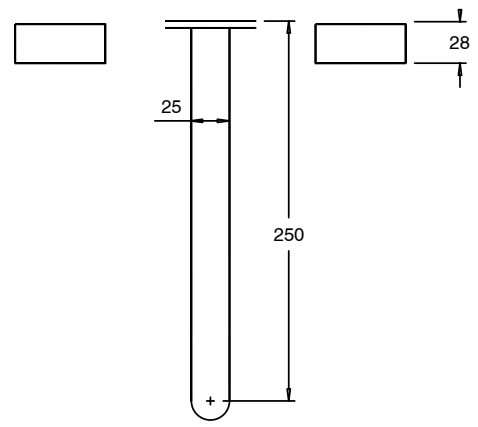

SUSSEX

Sussex Pure Bath Set 250mm with Diamond Textured Handles PVD Matte Black Lead Free

47148

SPECIFICATIONS

Recommended Use	Residential;Commercial
Colour Finish	Matte Black
Primary Material	Lead Free Brass
Recommended Pressure Range	150 - 500 kPa as per AS3500
Max Continuous Working Temperature (deg C)	65
Min Continuous Working Temperature (deg C)	1

WARRANTY

Residential Use (Years)	40
Commercial Use (Years)	10

Please refer to Sussex Warranty page for full Terms and Conditions

Dimensions are nominal measurements only.

CLEANING RECOMMENDATIONS:

We recommend the use of soapy water or approved cleaners. This product should not be cleaned with abrasive materials. Damage caused by any improper treatment is not covered by the product warranty. Refer to Warranty Conditions

Disclaimer: Products in this specification manual must by regulation be installed by licensed and registered trade people. The manufacturer/distributor reserves the right to vary specifications or delete models from their range without prior notification. Dimensions are nominal measurements only. Dimensions and set-outs listed are correct at time of publication however the manufacturer/distributor takes no responsibility for printing errors.

Published 14/05/2026

To see the complete Sussex range go to www.reece.com.au