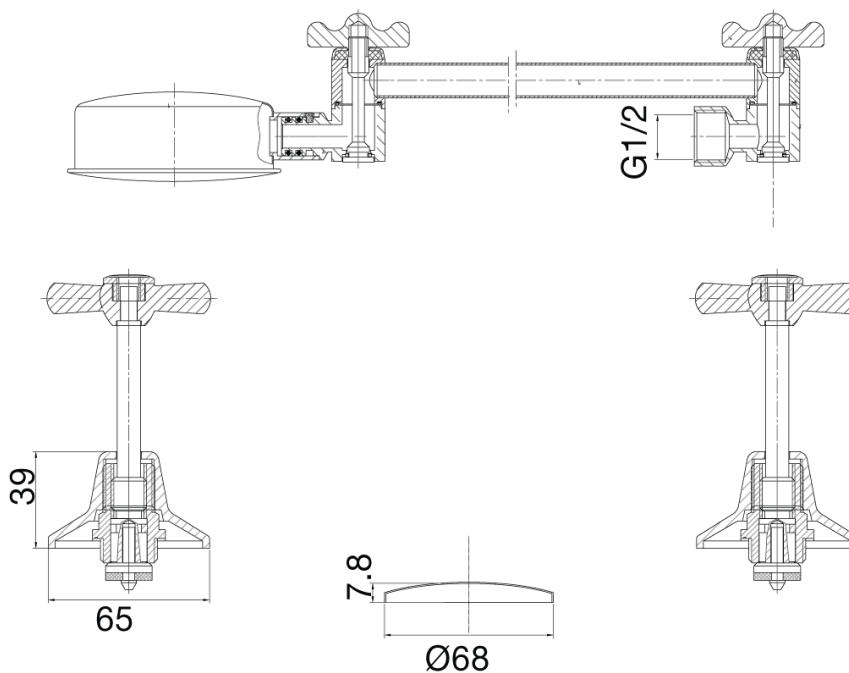

Posh Bristol Shower Set Ivory / Gold (3 Star)

2205926

SPECIFICATIONS	
Recommended Use	Residential;Commercial
Colour Finish	Ivory;Gold
Primary Material	DR Brass
Recommended Pressure Range	150 - 500 kPa as per AS3500
Max Continuous Working Temperature (deg C)	80
Min Continuous Working Temperature (deg C)	5
Hot Water Unit Suitability	Storage Tank;Continuous Flow
WARRANTY	
Residential & Commercial Use (Years)	25
Spare Parts & Labour (Years)	1
<i>Please refer to Posh Warranty Page for full Terms and Conditions</i>	