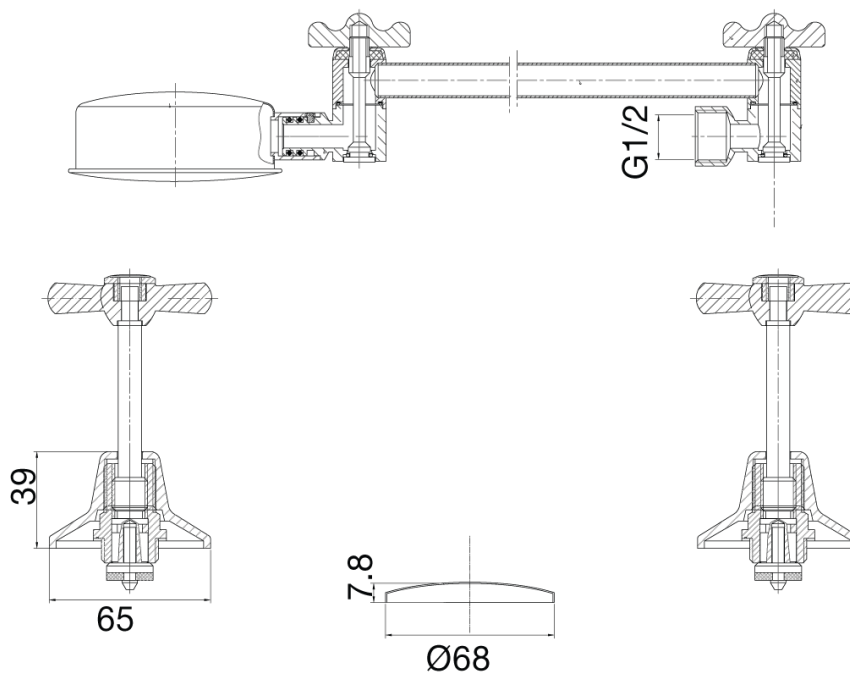

## Posh Bristol Shower Set White / Chrome (3 Star)

2205923

SPECIFICATIONS	
Recommended Use	Residential;Commercial
Colour Finish	White;Chrome
Primary Material	DR Brass
Recommended Pressure Range	150 - 500 kPa as per AS3500
Max Continuous Working Temperature (deg C)	80
Min Continuous Working Temperature (deg C)	5
Hot Water Unit Suitability	Storage Tank;Continuous Flow
WARRANTY	
Residential & Commercial Use (Years)	25
Spare Parts & Labour (Years)	1
<i>Please refer to Posh Warranty Page for full Terms and Conditions</i>	

Dimensions are nominal measurements only.