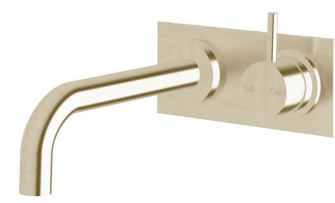

SUSSEX

**Sussex Scala 25mm Curved Wall Basin Mixer Tap System Right Hand 200mm Outlet
LUX PVD Brushed Platinum Gold (6 Star)
2268244**

SPECIFICATIONS

Recommended Use	Residential;Commercial
Colour Finish	Brushed Platinum Gold
Primary Material	DR Brass
Recommended Pressure Range	150 - 500 kPa as per AS3500
Max Continuous Working Temperature (deg C)	65
Min Continuous Working Temperature (deg C)	1

WARRANTY

Residential Use (Years)	40
Commercial Use (Years)	10

Please refer to Sussex Warranty page for full Terms and Conditions

Dimensions are nominal measurements only.

CLEANING RECOMMENDATIONS:

We recommend the use of soapy water or approved cleaners. This product should not be cleaned with abrasive materials. Damage caused by any improper treatment is not covered by the product warranty. Refer to Warranty Conditions

Disclaimer: Products in this specification manual must by regulation be installed by licensed and registered trade people. The manufacturer/distributor reserves the right to vary specifications or delete models from their range without prior notification. Dimensions are nominal measurements only. Dimensions and set-outs listed are correct at time of publication however the manufacturer/distributor takes no responsibility for printing errors.
Published 16/04/2026

To see the complete Sussex range go to www.reece.com.au