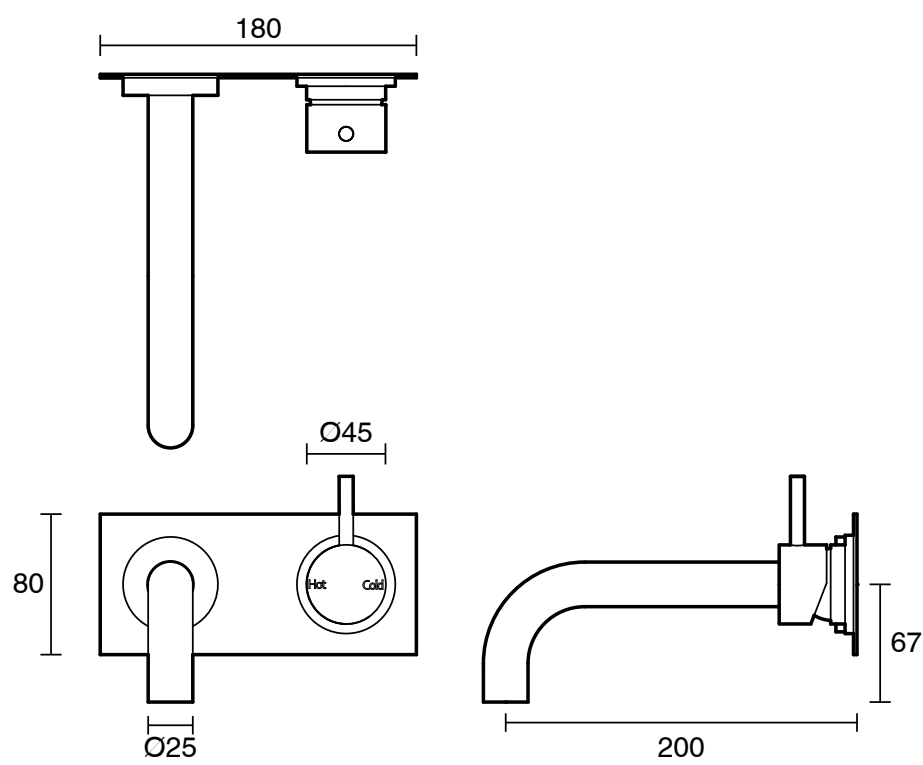

SUSSEX

**Sussex Scala 25mm Curved Wall Basin Mixer Tap System Right Hand 200mm Outlet
LUX PVD Brushed Platinum Gold (6 Star)
2268244**

SPECIFICATIONS

Recommended Use	Residential;Commercial
Colour Finish	Brushed Platinum Gold
Primary Material	DR Brass
Recommended Pressure Range	150 - 500 kPa as per AS3500
Max Continuous Working Temperature (deg C)	65
Min Continuous Working Temperature (deg C)	1

WARRANTY

Residential Use (Years)	40
Commercial Use (Years)	10

Please refer to Sussex Warranty page for full Terms and Conditions

Dimensions are nominal measurements only.

CLEANING RECOMMENDATIONS:

We recommend the use of soapy water or approved cleaners. This product should not be cleaned with abrasive materials. Damage caused by any improper treatment is not covered by the product warranty. Refer to Warranty Conditions

Disclaimer: Products in this specification manual must by regulation be installed by licensed and registered trade people. The manufacturer/distributor reserves the right to vary specifications or delete models from their range without prior notification. Dimensions are nominal measurements only. Dimensions and set-outs listed are correct at time of publication however the manufacturer/distributor takes no responsibility for printing errors.
Published 16/04/2026

To see the complete Sussex range go to www.reece.com.au