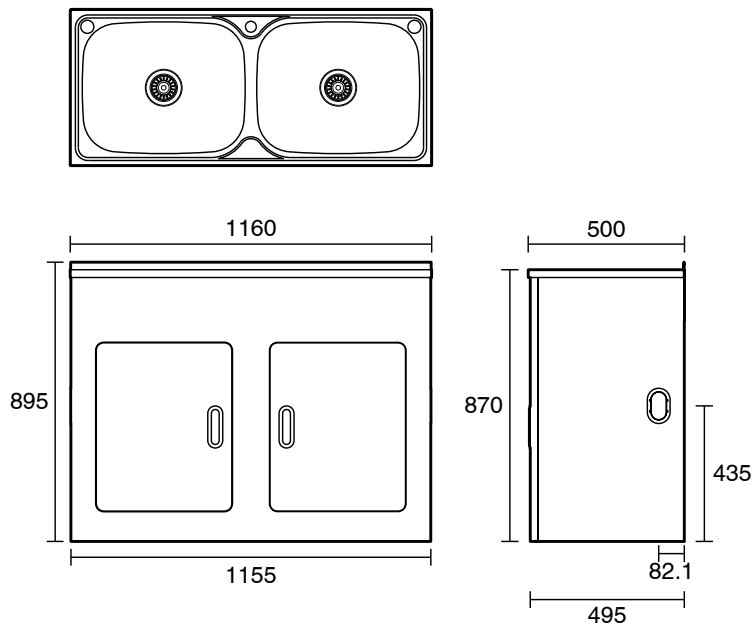

Posh Bristol Double Laundry Trough & Cabinet 45L + 45L with 1 Taphole and Bypass Stainless Steel

34752

SPECIFICATIONS

Recommended Use	Residential;Commercial
Trough Material	Stainless Steel 304
Cabinet Material	Galvanised Steel
Colour Finish	Satin Stainless Steel;White
Mounting	Wall;Freestanding
Taphole Options	One
Number of Doors	2 Doors
Bowl Capacity (L)	45 + 45
Plug & Waste Size	90mm Basket Waste
Plug & Waste Included	Yes
Overflow Included	No

WARRANTY

Residential & Commercial Use (Years)	30
Spare Parts & Labour (Years)	1

Please refer to Posh Warranty Page for full Terms and Conditions

Dimensions are nominal measurements only.

CLEANING RECOMMENDATIONS:

We recommend the use of soapy water or approved cleaners. This product should not be cleaned with abrasive materials. Damage caused by any improper treatment is not covered by the product warranty. Refer to Warranty Conditions

Disclaimer: Products in this specification manual must by regulation be installed by licensed and registered trade people. The manufacturer/distributor reserves the right to vary specifications or delete models from their range without prior notification. Dimensions are nominal measurements only. Dimensions and set-outs listed are correct at time of publication however the manufacturer/distributor takes no responsibility for printing errors.

Published 01/04/2026

To see the complete Posh range go to
www.reece.com.au