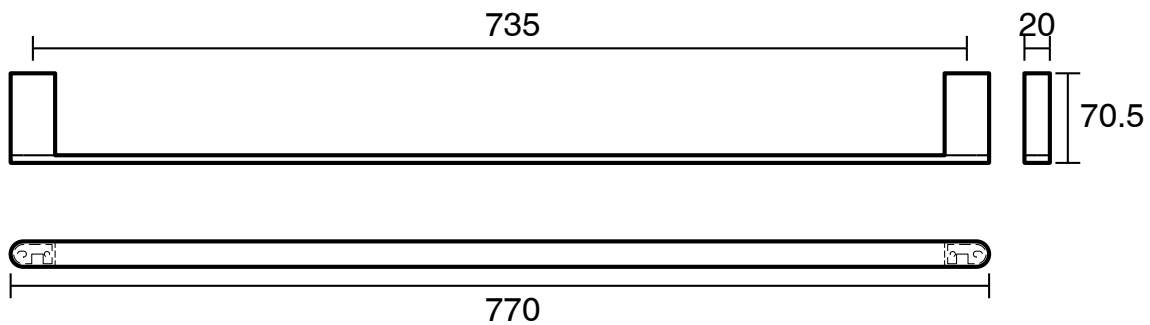

mizu

Mizu Soothe Single Towel Rail 750mm Chrome

9504046

SPECIFICATIONS

Recommended Use	Residential;Commercial
Colour Finish	Polished Chrome
Primary Material	Zinc

WARRANTY

Residential & Commercial Use (Years)	25
Spare Parts & Labour (Years)	1

Please refer to Mizu Warranty page for full Terms and Conditions

Dimensions are nominal measurements only.

CLEANING RECOMMENDATIONS:

We recommend the use of soapy water or approved cleaners. This product should not be cleaned with abrasive materials. Damage caused by any improper treatment is not covered by the product warranty. Refer to Warranty Conditions

Disclaimer: Products in this specification manual must by regulation be installed by licensed and registered trade people. The manufacturer/distributor reserves the right to vary specifications or delete models from their range without prior notification. Dimensions are nominal measurements only. Dimensions and set-outs listed are correct at time of publication however the manufacturer/distributor takes no responsibility for printing errors.

Published 01/04/2026

To see the complete Mizu range go to www.reece.com.au