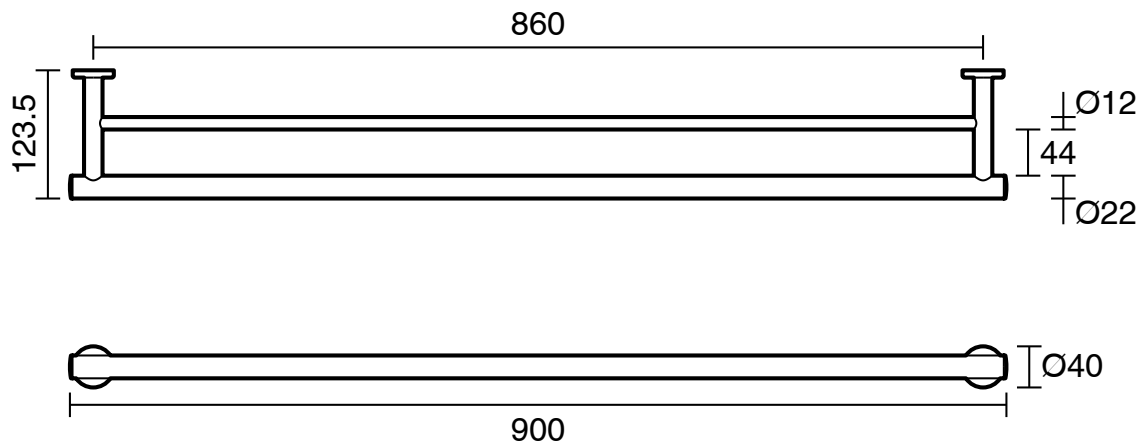

## Mizu Drift Double Towel Rail 900mm Brushed Gunmetal

9512556

| SPECIFICATIONS  |                        |
|---|------------------------|
| Recommended Use   | Residential;Commercial |
| Colour Finish   | Brushed Gunmetal       |
| Primary Material  | DR Brass               |
| WARRANTY  |                        |
| Residential & Commercial Use (Years)                                    | 25                     |
| Spare Parts & Labour (Years)  | 1                      |
| <i>Please refer to Mizu Warranty page for full Terms and Conditions</i> |                        |

Dimensions are nominal measurements only.