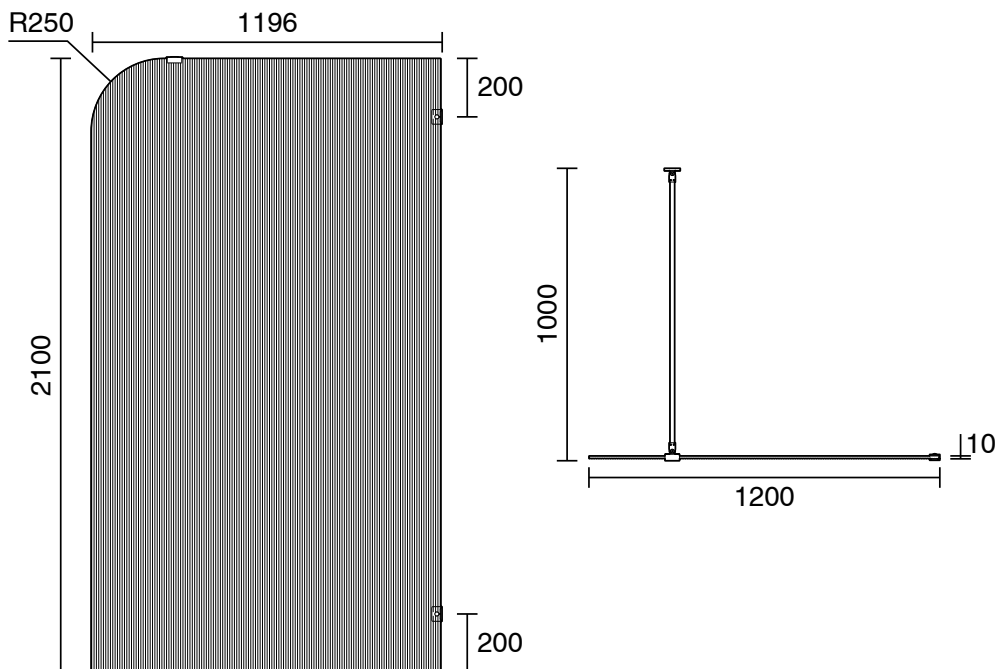

## Kado Lux Frameless Curved Right Fluted Panel with Wall Clips 1200mm Brushed Brass

1710121

SPECIFICATIONS	
Recommended Use	Residential;Commercial
Colour Finish	Brushed Brass;Clear
Primary Material	Glass
Frame Configuration	Frameless
Screen Shape	Curved
Screen Appearance	Fluted
Screen Fixing	Clips
Mounting	Wall
WARRANTY	
Residential & Commercial Use (Years)	7
Spare Parts & Labour (Years)	1
<i>Please refer to Kado Warranty Page for full Terms and Conditions</i>	

Dimensions are nominal measurements only.