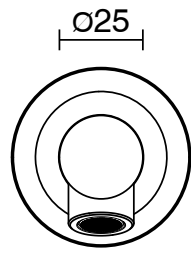

SUSSEX

Scala Wall Basin Outlet Straight 160mm Chrome (5 Star) Lead Free

52405

SPECIFICATIONS

Recommended Use	Residential;Commercial
Colour Finish	Polished Chrome
Primary Material	Lead Free Brass
Recommended Pressure Range	150 - 500 kPa as per AS3500
Max Continuous Working Temperature (deg C)	65
Min Continuous Working Temperature (deg C)	1

WARRANTY

Residential Use (Years)	40
Commercial Use (Years)	10

Please refer to Sussex Warranty page for full Terms and Conditions