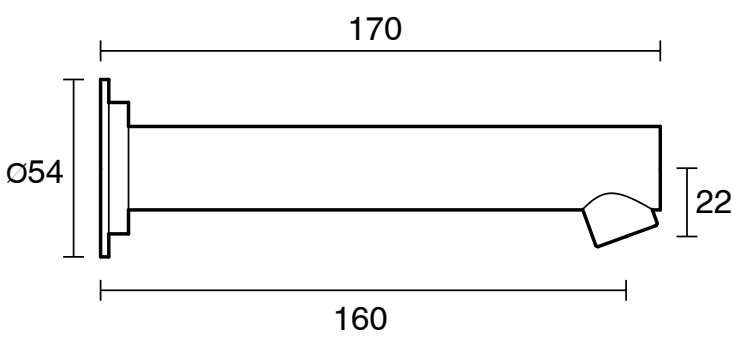

SUSSEX

Scala Wall Basin Outlet Straight 160mm Chrome (5 Star) Lead Free

52405

SPECIFICATIONS

Recommended Use	Residential;Commercial
Colour Finish	Polished Chrome
Primary Material	Lead Free Brass
Recommended Pressure Range	150 - 500 kPa as per AS3500
Max Continuous Working Temperature (deg C)	65
Min Continuous Working Temperature (deg C)	1

WARRANTY

Residential Use (Years)	40
Commercial Use (Years)	10

Please refer to Sussex Warranty page for full Terms and Conditions