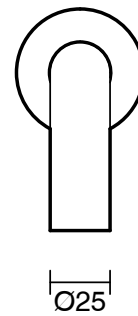

WARRANTY

Residential Use (Years)	40
Commercial Use (Years)	10

Please refer to Sussex Warranty page for full Terms and Conditions