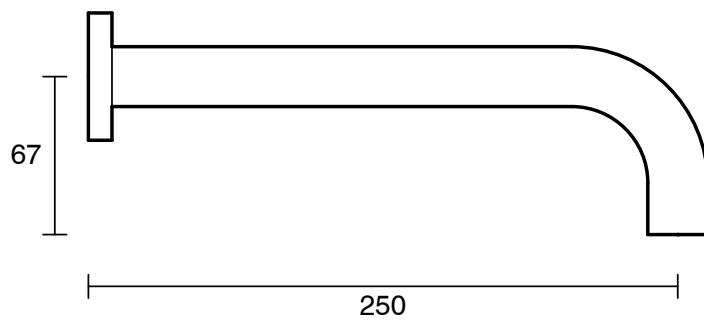

WARRANTY

Residential Use (Years)	40
Commercial Use (Years)	10

Please refer to Sussex Warranty page for full Terms and Conditions