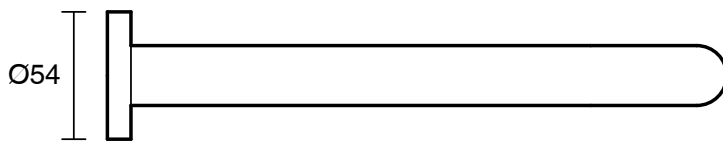

WARRANTY

Residential Use (Years)	40
Commercial Use (Years)	10

Please refer to Sussex Warranty page for full Terms and Conditions