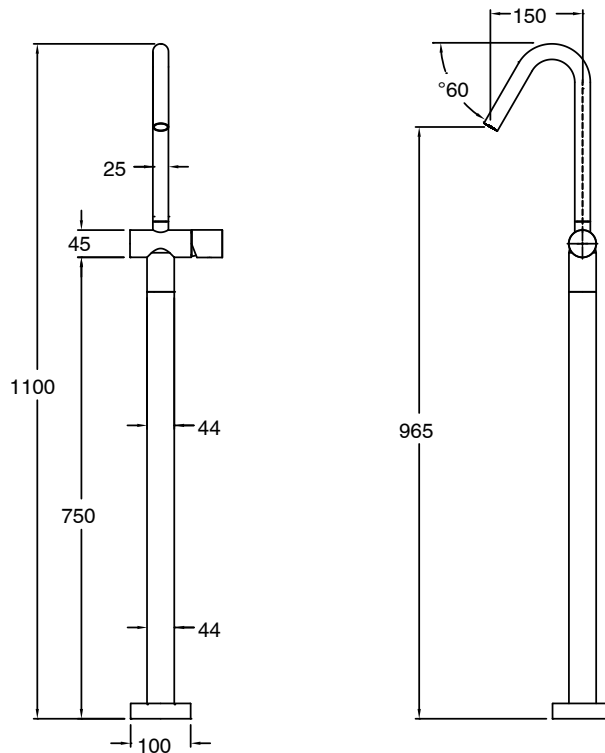

SUSSEX

**Sussex Pure Floor Mounted Bath Mixer Tap Trimset with Diamond Textured Handle
PVD Brushed Gunmetal
9511800**

SPECIFICATIONS

Recommended Use	Residential;Commercial
Colour Finish	Brushed Smoke Gunmetal
Primary Material	DR Brass
Recommended Pressure Range	150 - 500 kPa as per AS3500
Max Continuous Working Temperature (deg C)	65
Min Continuous Working Temperature (deg C)	1

WARRANTY

Residential Use (Years)	40
Commercial Use (Years)	10

Please refer to Sussex Warranty page for full Terms and Conditions

Dimensions are nominal measurements only.

CLEANING RECOMMENDATIONS:

We recommend the use of soapy water or approved cleaners. This product should not be cleaned with abrasive materials. Damage caused by any improper treatment is not covered by the product warranty. Refer to Warranty Conditions

Disclaimer: Products in this specification manual must by regulation be installed by licensed and registered trade people. The manufacturer/distributor reserves the right to vary specifications or delete models from their range without prior notification. Dimensions are nominal measurements only. Dimensions and set-outs listed are correct at time of publication however the manufacturer/distributor takes no responsibility for printing errors.

Published 21/04/2026

To see the complete Sussex range go to www.reece.com.au