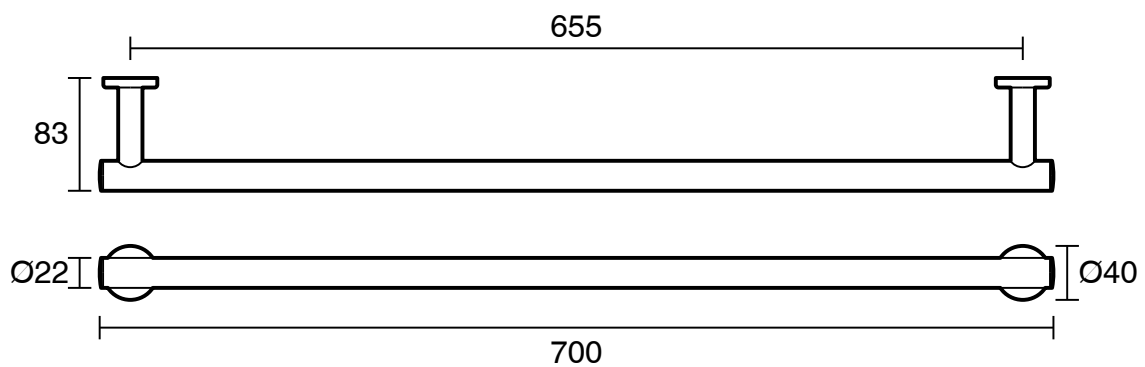

mizu

Mizu Drift Single Towel Rail 700mm Brushed Nickel

9508229

SPECIFICATIONS

Recommended Use	Residential;Commercial
Colour Finish	Brushed Nickel
Primary Material	DR Brass

WARRANTY

Residential & Commercial Use (Years)	25
Spare Parts & Labour (Years)	1

Please refer to Mizu Warranty page for full Terms and Conditions

Dimensions are nominal measurements only.

CLEANING RECOMMENDATIONS:

We recommend the use of soapy water or approved cleaners. This product should not be cleaned with abrasive materials. Damage caused by any improper treatment is not covered by the product warranty. Refer to Warranty Conditions

Disclaimer: Products in this specification manual must by regulation be installed by licensed and registered trade people. The manufacturer/distributor reserves the right to vary specifications or delete models from their range without prior notification. Dimensions are nominal measurements only. Dimensions and set-outs listed are correct at time of publication however the manufacturer/distributor takes no responsibility for printing errors.

Published 01/04/2026

To see the complete Mizu range go to www.reece.com.au