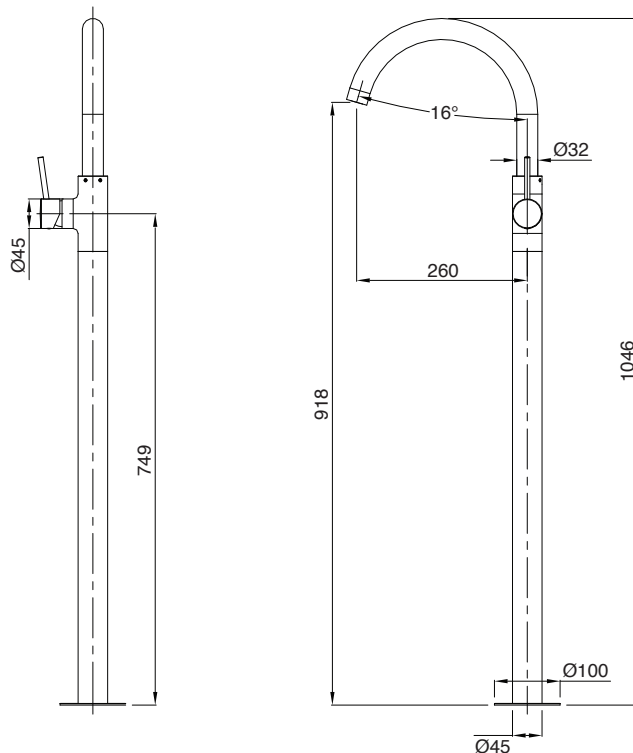

mizu

Mizu Drift MK2 Floor Mounted Bath Mixer Kit Matte Black

9509974

SPECIFICATIONS

Recommended Use	Residential;Commercial
Colour Finish	Matte Black
Primary Material	DR Brass
Recommended Pressure Range	150 - 500 kPa as per AS3500
Max Continuous Working Temperature (deg C)	70
Min Continuous Working Temperature (deg C)	5

WARRANTY

Residential & Commercial Use (Years)	25
Spare Parts & Labour (Years)	1

Please refer to Mizu Warranty page for full Terms and Conditions

Dimensions are nominal measurements only.

CLEANING RECOMMENDATIONS:

We recommend the use of soapy water or approved cleaners. This product should not be cleaned with abrasive materials. Damage caused by any improper treatment is not covered by the product warranty. Refer to Warranty Conditions

Disclaimer: Products in this specification manual must by regulation be installed by licensed and registered trade people. The manufacturer/distributor reserves the right to vary specifications or delete models from their range without prior notification. Dimensions are nominal measurements only. Dimensions and set-outs listed are correct at time of publication however the manufacturer/distributor takes no responsibility for printing errors.

Published 01/04/2026

To see the complete Mizu range go to www.reece.com.au

WaterMark
AS/NZS 3718
WM-022094