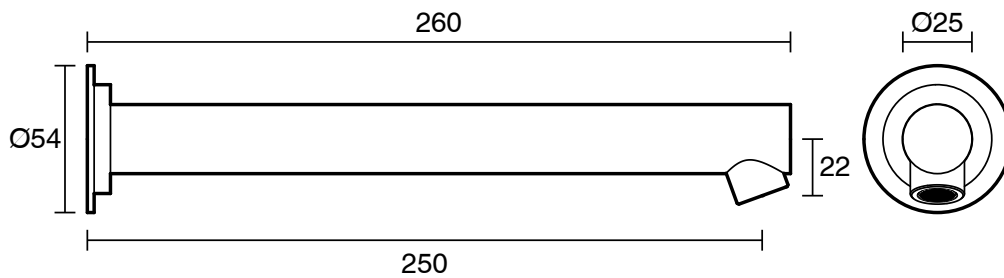

SUSSEX

Scala Wall Basin Outlet Straight 250mm PVD Brushed Nickel (6 Star) Lead Free

52454

SPECIFICATIONS	
Recommended Use	Residential;Commercial
Colour Finish	Brushed Nickel
Primary Material	Lead Free Brass
Recommended Pressure Range	150 - 500 kPa as per AS3500
Max Continuous Working Temperature (deg C)	65
Min Continuous Working Temperature (deg C)	1
WARRANTY	
Residential Use (Years)	40
Commercial Use (Years)	10
<i>Please refer to Sussex Warranty page for full Terms and Conditions</i>	