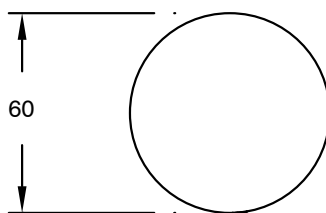

SUSSEX

Sussex Pure Wall Top Assembly PVD Brushed Gunmetal Lead Free

50898

SPECIFICATIONS	
Recommended Use	Residential;Commercial
Colour Finish	Brushed Gunmetal
Primary Material	Lead Free Brass
Recommended Pressure Range	150 - 500 kPa as per AS3500
Max Continuous Working Temperature (deg C)	65
Min Continuous Working Temperature (deg C)	1
WARRANTY	
Residential Use (Years)	40
Commercial Use (Years)	10
<i>Please refer to Sussex Warranty page for full Terms and Conditions</i>	