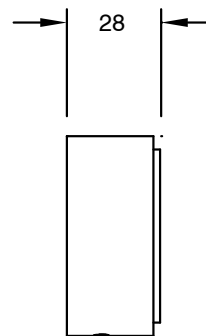

SUSSEX

Sussex Pure Wall Top Assembly PVD Brushed Gunmetal Lead Free

50898

SPECIFICATIONS	
Recommended Use	Residential;Commercial
Colour Finish	Brushed Gunmetal
Primary Material	Lead Free Brass
Recommended Pressure Range	150 - 500 kPa as per AS3500
Max Continuous Working Temperature (deg C)	65
Min Continuous Working Temperature (deg C)	1
WARRANTY	
Residential Use (Years)	40
Commercial Use (Years)	10
<i>Please refer to Sussex Warranty page for full Terms and Conditions</i>	