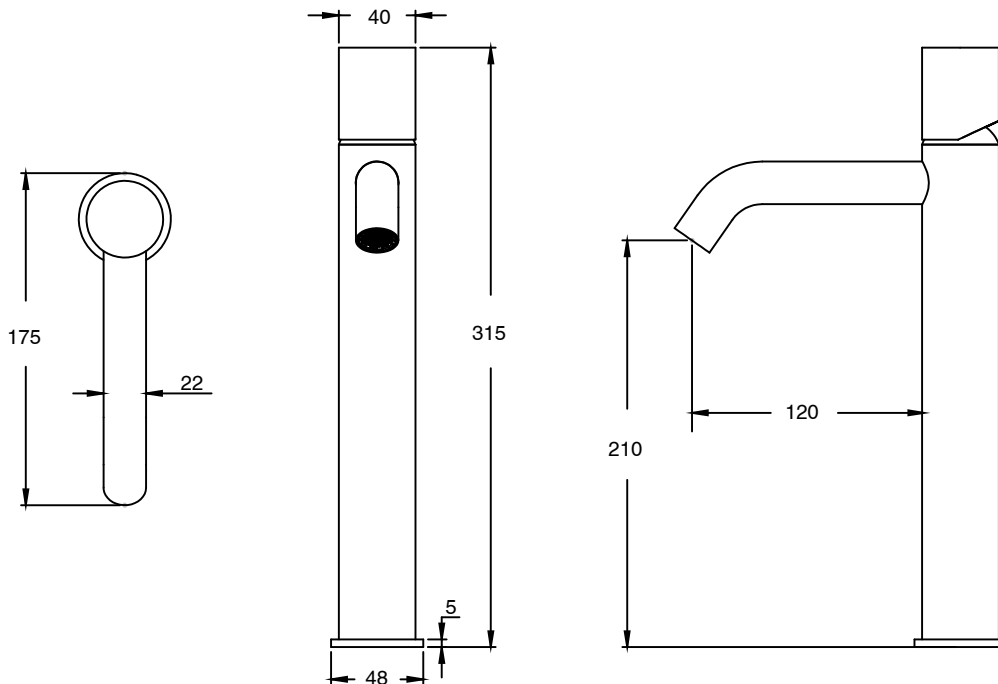

SUSSEX

Sussex Pure Extended Basin Mixer Tap Curved Spout with Linear Textured Handle Matte Black (5 Star) 2224915

SPECIFICATIONS	
Recommended Use	Residential;Commercial
Colour Finish	Matte Black
Primary Material	DR Brass
Recommended Pressure Range	150 - 500 kPa as per AS3500
Max Continuous Working Temperature (deg C)	65
Min Continuous Working Temperature (deg C)	1
WARRANTY	
Residential Use (Years)	40
Commercial Use (Years)	10
<i>Please refer to Sussex Warranty page for full Terms and Conditions</i>	

Disclaimer: Products in this specification manual must by regulation be installed by licensed and registered trade people. The manufacturer/distributor reserves the right to vary specifications or delete models from their range without prior notification. Dimensions are nominal measurements only. Dimensions and set-outs listed are correct at time of publication however the manufacturer/distributor takes no responsibility for printing errors.