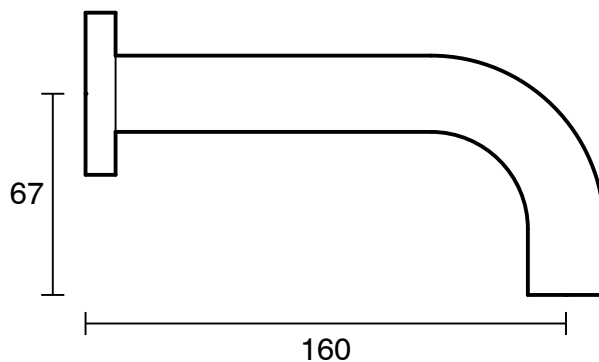

SUSSEX

Scala 25 Curved Bath Outlet 160mm PVD Brushed Gold Lead Free

51041

SPECIFICATIONS

Recommended Use	Residential;Commercial
Colour Finish	Brushed Gold
Primary Material	Lead Free Brass
Recommended Pressure Range	150 - 500 kPa as per AS3500
Max Continuous Working Temperature (deg C)	65
Min Continuous Working Temperature (deg C)	1

WARRANTY

Residential Use (Years)	40
Commercial Use (Years)	10

Please refer to Sussex Warranty page for full Terms and Conditions

Dimensions are nominal measurements only.

CLEANING RECOMMENDATIONS:

We recommend the use of soapy water or approved cleaners. This product should not be cleaned with abrasive materials. Damage caused by any improper treatment is not covered by the product warranty. Refer to Warranty Conditions

Disclaimer: Products in this specification manual must by regulation be installed by licensed and registered trade people. The manufacturer/distributor reserves the right to vary specifications or delete models from their range without prior notification. Dimensions are nominal measurements only. Dimensions and set-outs listed are correct at time of publication however the manufacturer/distributor takes no responsibility for printing errors.

Published 12/05/2026

To see the complete Sussex range go to www.reece.com.au