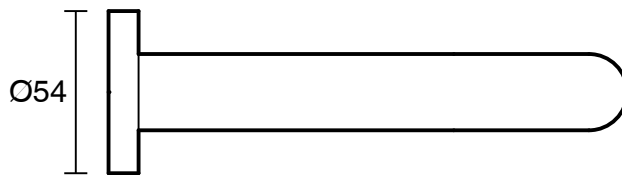

SUSSEX

Scala 25 Curved Bath Outlet 160mm PVD Brushed Gold Lead Free

51041

SPECIFICATIONS

Recommended Use	Residential;Commercial
Colour Finish	Brushed Gold
Primary Material	Lead Free Brass
Recommended Pressure Range	150 - 500 kPa as per AS3500
Max Continuous Working Temperature (deg C)	65
Min Continuous Working Temperature (deg C)	1

WARRANTY

Residential Use (Years)	40
Commercial Use (Years)	10

Please refer to Sussex Warranty page for full Terms and Conditions

Dimensions are nominal measurements only.

CLEANING RECOMMENDATIONS:

We recommend the use of soapy water or approved cleaners. This product should not be cleaned with abrasive materials. Damage caused by any improper treatment is not covered by the product warranty. Refer to Warranty Conditions

Disclaimer: Products in this specification manual must by regulation be installed by licensed and registered trade people. The manufacturer/distributor reserves the right to vary specifications or delete models from their range without prior notification. Dimensions are nominal measurements only. Dimensions and set-outs listed are correct at time of publication however the manufacturer/distributor takes no responsibility for printing errors.

Published 12/05/2026

To see the complete Sussex range go to www.reece.com.au