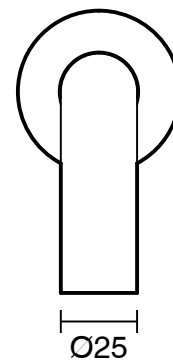

SUSSEX

Scala 25 Curved Bath Outlet 160mm PVD Brushed Gold Lead Free

51041

SPECIFICATIONS

Recommended Use	Residential;Commercial
Colour Finish	Brushed Gold
Primary Material	Lead Free Brass
Recommended Pressure Range	150 - 500 kPa as per AS3500
Max Continuous Working Temperature (deg C)	65
Min Continuous Working Temperature (deg C)	1

WARRANTY

Residential Use (Years)	40
Commercial Use (Years)	10

Please refer to Sussex Warranty page for full Terms and Conditions

Dimensions are nominal measurements only.

CLEANING RECOMMENDATIONS:

We recommend the use of soapy water or approved cleaners. This product should not be cleaned with abrasive materials. Damage caused by any improper treatment is not covered by the product warranty. Refer to Warranty Conditions

Disclaimer: Products in this specification manual must by regulation be installed by licensed and registered trade people. The manufacturer/distributor reserves the right to vary specifications or delete models from their range without prior notification. Dimensions are nominal measurements only. Dimensions and set-outs listed are correct at time of publication however the manufacturer/distributor takes no responsibility for printing errors.

Published 12/05/2026

To see the complete Sussex range go to www.reece.com.au